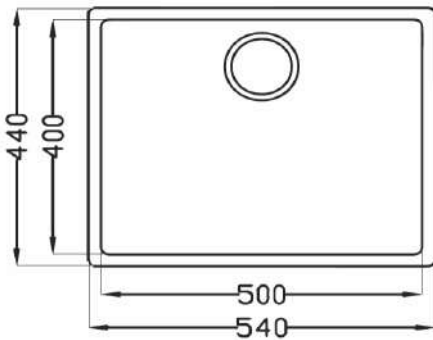

MODEL

Valencia

REF. NO.

690511

SIZE

540 x 440 mm

Bowl Depth : 200 mm

Thickness of steel : 1.2 mm

DESCRIPTION

Undermount - kitchen sink
1 bowl, with 3 1/2" basket
strainer and waste & overflow
fittings

FINISH

Polished Stainless Steel

AISI 304

UNDERMOUNT

60 cm furniture

Cabinet Size / Cut out in mm