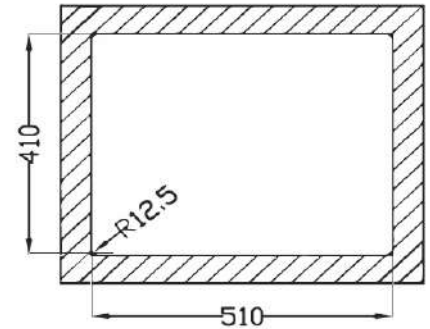

Reveal Assembly