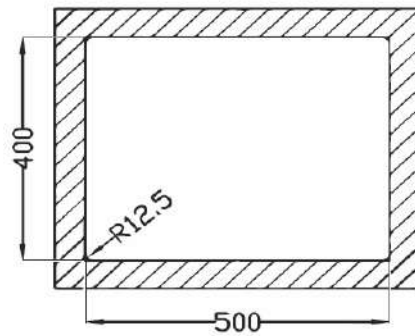

MODEL

Valencia

REF. NO.

690511

SIZE

540 x 440 mm

Bowl Depth : 200 mm

Thickness of steel : 1.2 mm

DESCRIPTION

Undermount - kitchen sink
1 bowl, with 3 1/2" basket
strainer and waste & overflow
fittings

FINISH

Polished Stainless Steel

AISI 304

UNDERMOUNT

60 cm furniture

Cabinet Size / Cut out in mm