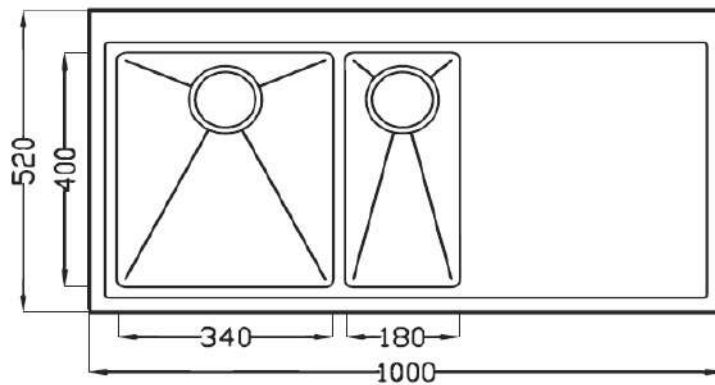

**MODEL**

Atenea

**REF. NO.**

690570

**SIZE**

1000 x 520 mm

Bowl Depth : 200/130 mm

Thickness of steel : 1.2 mm

**DESCRIPTION**

Inset - kitchen sink 1 1/2 bowl

1 drainer, with two 3 1/2" basket strainers and waste & overflow fittings

**FINISH**

Polished Stainless Steel

AISI 304

60 cm furniture

Cabinet Size / Cut out in mm