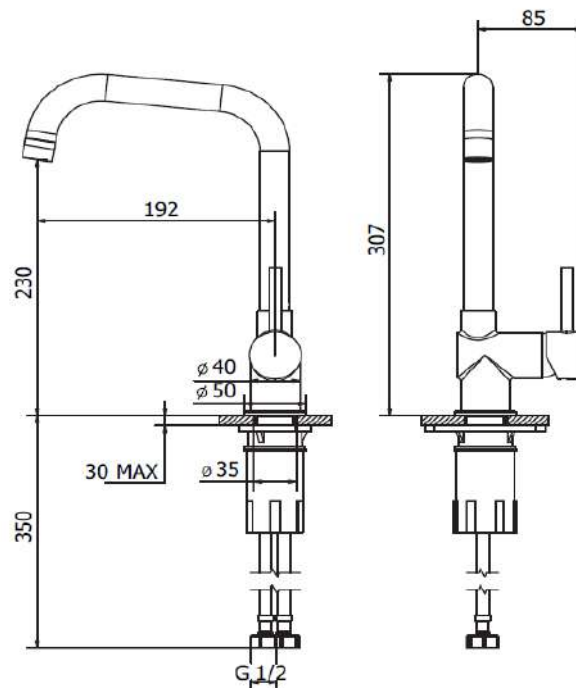

MODEL

Pro

REF. NO.

PRO51311-418

DESCRIPTION

Single lever kitchen sink mixer PRO with swivel high spout

FINISH

Chrome Plated

Ref. PRO513