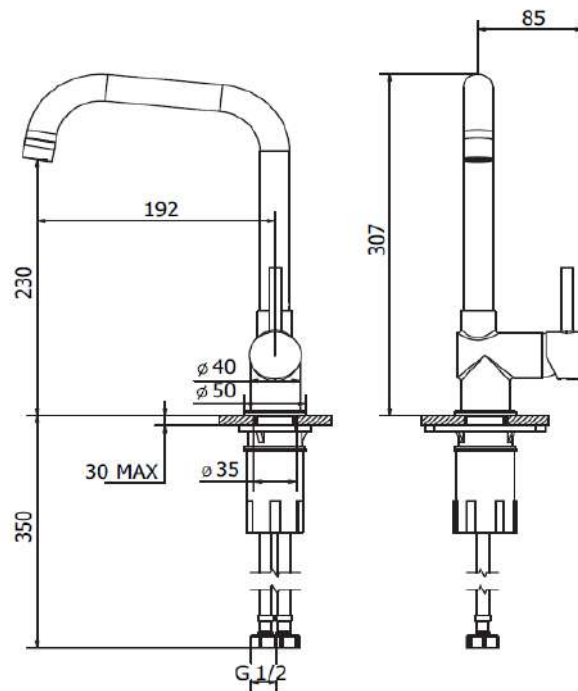

MODEL

Pro

REF. NO.

PRO513BB-418

DESCRIPTION

Single lever kitchen sink mixer PRO with swivel high spout

FINISH

Matt Black

Ref. PRO513