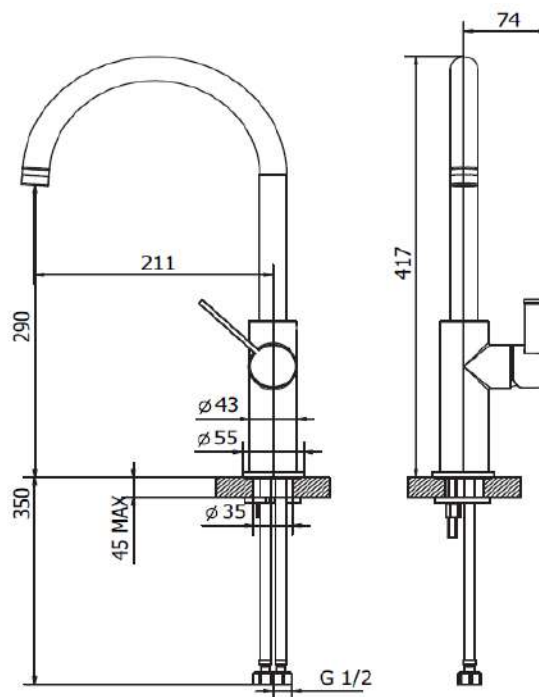

**MODEL**

Plan

**REF. NO.**

PLA81311-418

**DESCRIPTION**

Single lever kitchen sink mixer with swivel high spout

**FINISH**

Chrome Plated

Ref. PLA813