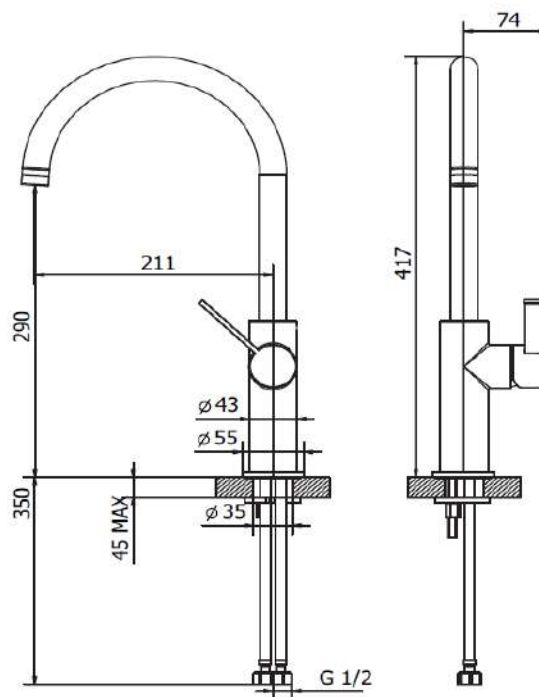

MODEL

Plan

REF. NO.

PLA813BB-418

DESCRIPTION

Single lever kitchen sink mixer with swivel high spout

FINISH

Matt Black

Ref. PLA813