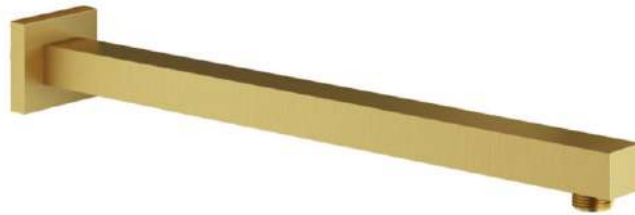

MODEL

Wellness

REF. NO.

WLS31110B + WLS31220B

DESCRIPTION

Rain Shower Head
250 x 250 mm with 400 mm
wall mounted shower arm

FINISH

Brushed Gold

BRUSHED GOLD
FINISH

www.tapsmore.com

Bathroom, Kitchen & Plumbing Solutions