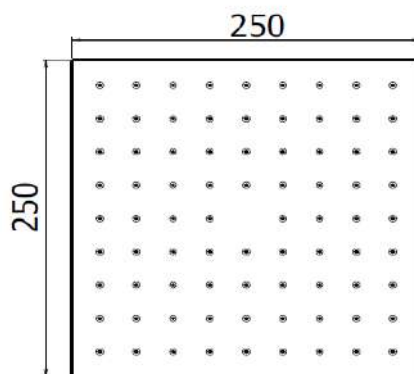

BRUSHED GOLD
FINISH