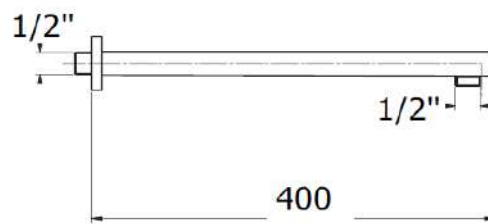

BRUSHED GOLD
FINISH