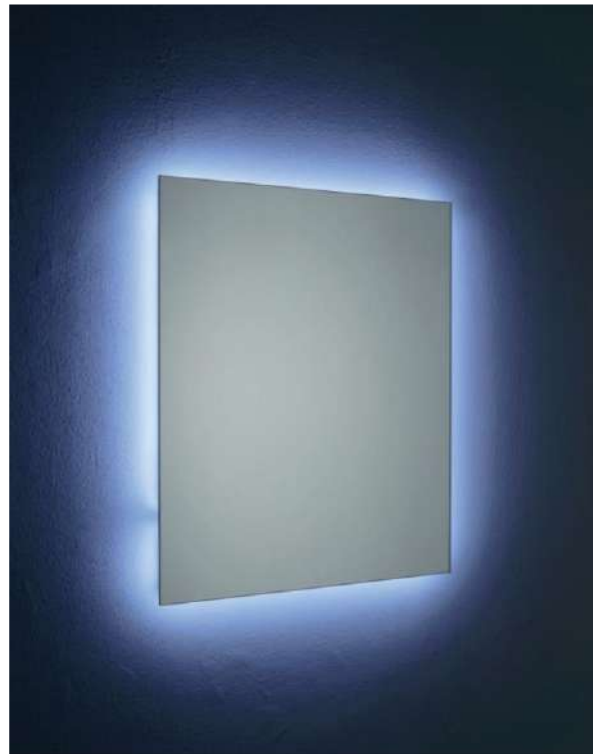

www.vanitacasa.com

**MODEL**

Galaxy

**REF. NO.**

BR 6070 504 S

**DESCRIPTION**

- Backlit LED mirror
  - 5 mm mirror thickness
  - 360° Perimeter LED lighting
  - ON/OFF mechanical switch
  - Safety film backing
  - LED temperature color 6000K
  - 220V, CE, IP44
  - Vertical/horizontal fixing
- including mounting accessories

**SIZE**

600 x 700 mm

**FINISH**

Tempered Glass

Corner

Side