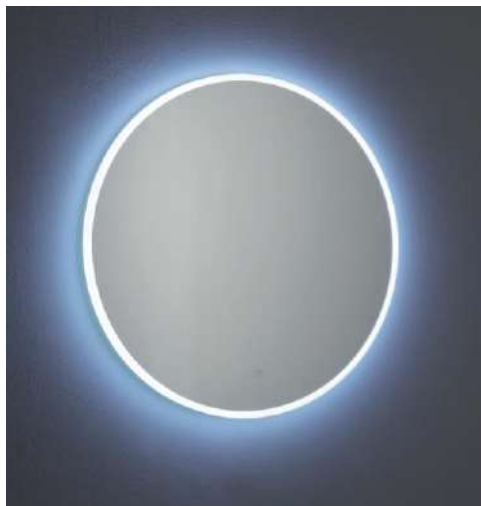

**MODEL**

Eclisse

**REF. NO.**

BT 0060 645 S

**DESCRIPTION**

- Plexi Diffused LED mirror
- 5 mm mirror thickness
- Thin Plexiglas edge illuminated by LEDs
- Illuminated touch ON/OFF sensor and color change switch
- LED temperature color 6000K
- 220V, CE, IP44
- including mounting accessories

**SIZE**

Ø 600 mm

**FINISH**

Tempered Glass

Touch sensor

Side