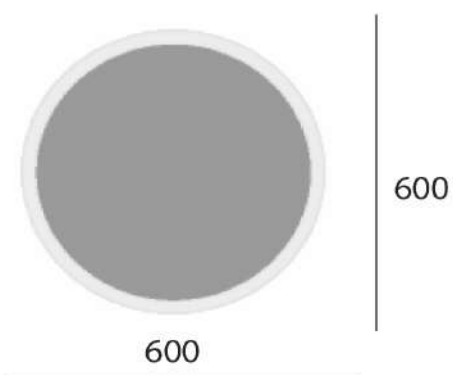

**MODEL**

Eclisse

**REF. NO.**

BT 0060 645 S

**DESCRIPTION**

- Plexi Diffused LED mirror
- 5 mm mirror thickness
- Thin Plexiglas edge illuminated by LEDs
- Illuminated touch ON/OFF sensor and color change switch
- LED temperature color 6000K
- 220V, CE, IP44
- including mounting accessories

**SIZE**

Ø 600 mm

**FINISH**

Tempered Glass

Touch sensor

Side