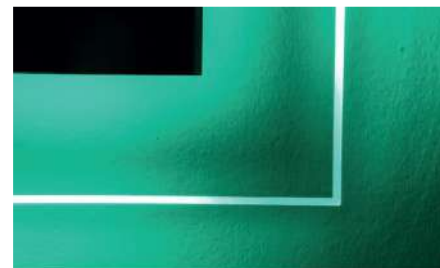

www.vanitacasa.com

MODEL

Boreale

REF. NO.

BR 7095 523 S

DESCRIPTION

- Backlit LED mirror
- 5 mm mirror thickness
- 8 mm glass thickness
- Backlit LED lighting
- RGB color changing function
- 16 different colors
- ON/OFF and change of colors by remote control
- 220V, CE, IP44
- Vertical/horizontal fixing including mounting accessories

SIZE

700 x 950 mm

FINISH

Tempered Glass

Corner - blue color

Corner - green color