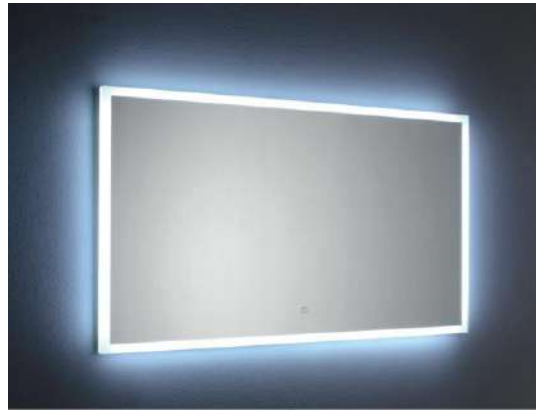

www.vanitacasa.com

MODEL

Starlight

REF. NO.

BR 60120 123 S

DESCRIPTION

Plexi Diffused LED mirror
 - 5mm mirror thickness
 - Thin Plexiglas edge illuminated by LEDs
 - Illuminated touch ON/OFF sensor and color change switch
 - Safety film backing
 - Defogger function
 - DualWhite temperature color 4000 or 6000K
 - 220V, CE, IP44
 - Vertical/horizontal fixing including mounting accessories

SIZE

600 x 1200 mm

FINISH

Tempered Glass

4000K temperature

6000K temperature

The 4000K or 6000K LED color temperature can be changed by means of the illuminated switch.