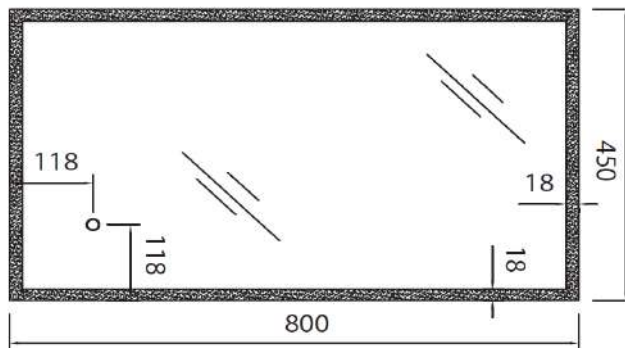

MODEL

Frame

REF. NO.

FR4580M

DESCRIPTION

LED mirror

- 4 mm mirror thickness
- Illuminated touch ON/OFF sensor and color change switch
- Safety film backing
- LED Output : DC12V
- Defogger function : AC220V
- Temperature color 3000K / 6000K
- Input : 220-240VAC, 50/60Hz
- Power : 44W
- Vertical/horizontal fixing including mounting accessories
- CE, RoHS, IP44

SIZE

450 x 800 mm

FINISH

Tempered Glass