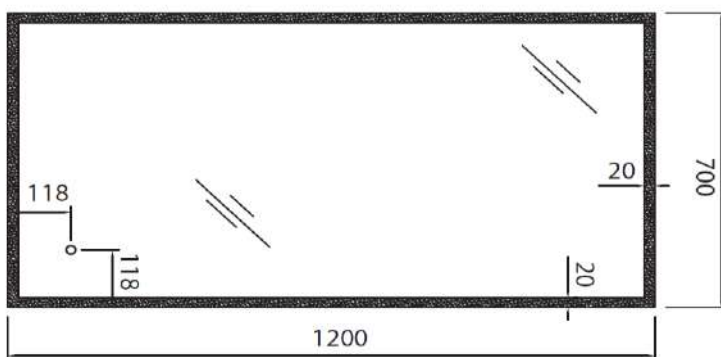

MODEL

Frame

REF. NO.

FR70120M

DESCRIPTION

LED mirror

- 5 mm mirror thickness
- Illuminated touch ON/OFF sensor and color change switch
- Safety film backing
- LED Output : DC12V
- Defogger function : AC220V
- Temperature color 3000K / 6000K
- Input : 220-240VAC, 50/60Hz
- Power : 101W
- Vertical/horizontal fixing including mounting accessories
- CE, RoHS, IP44

SIZE

700 x 1200 mm

FINISH

Tempered Glass