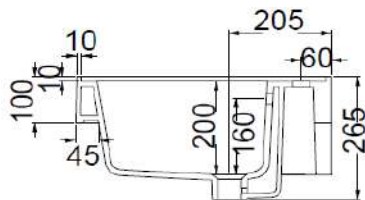

- handle
- mounting set
- mounting instruction

**SIZE**

700 x 500 x 510 mm

**COLOR**

Glossy Gray

*Fittings not included.*

SECTION A-A'