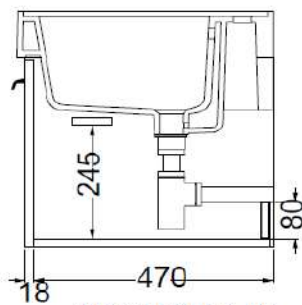

- handle
- mounting set
- mounting instruction

**SIZE**

700 x 500 x 510 mm

**COLOR**

Glossy Gray

*Fittings not included.*

SECTION A-A'