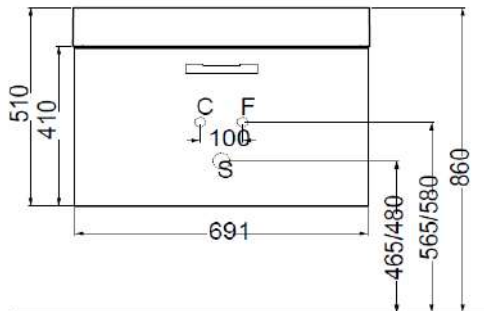

- handle
- mounting set
- mounting instruction

**SIZE**

700 x 500 x 510 mm

**COLOR**

Glossy Gray

*Fittings not included.*

SECTION A-A'