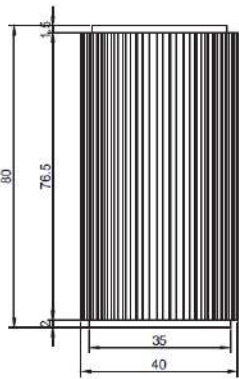

MODEL

RONDA35

REFERENCE NO.

POSWB35GW-AX

DESCRIPTION

Round Vanity Stand with Shelf
for Lay-on Washbasins

SIZE

Ø 400 x 800 mm (waste hole 35 mm)

FINISH

Glossy White MRMDF
with SS skirting

FRONT VIEW