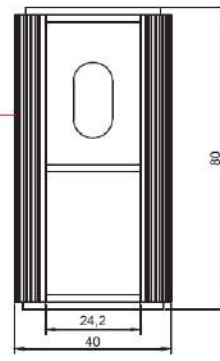

MDF STRUCTURE WITH APPROVED PAINT FINISH

SECTION VIEW