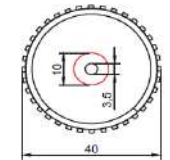

MODEL

RONDA35

REFERENCE NO.

POSWB35GW-AX

DESCRIPTION

Round Vanity Stand with Shelf
for Lay-on Washbasins

SIZE

Ø 400 x 800 mm (waste hole 35 mm)

FINISH

Glossy White MRMDF
with SS skirting

COMPATIBLE CLIC-CLAC

FRONT VIEW

BACK VIEW

MDF STRUCTURE WITH APPROVED PAINT FINISH

SECTION VIEW

TOP VIEW