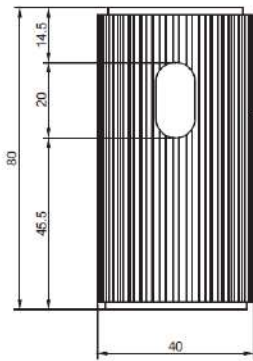

MODEL

RONDA35

REFERENCE NO.

POSWB35GW-AX

DESCRIPTION

Round Vanity Stand with Shelf
for Lay-on Washbasins

SIZE

Ø 400 x 800 mm (waste hole 35 mm)

FINISH

Glossy White MRMDF
with SS skirting

BACK VIEW

MDF STRUCTURE WITH APPROVED PAINT FINISH