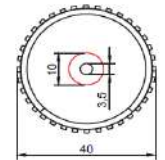

MODEL

RONDA35

REFERENCE NO.

POSWB35CB-AX

DESCRIPTION

Round Vanity Stand with Shelf
for Lay-on Washbasins

SIZE

Ø 400 x 800 mm (waste hole 35 mm)

FINISH

Chocolate Brown MRMDF
with SS skirting

COMPATIBLE CLIC-CLAC

FRONT VIEW

BACK VIEW

MDF STRUCTURE WITH APPROVED PAINT FINISH

SECTION VIEW

TOP VIEW