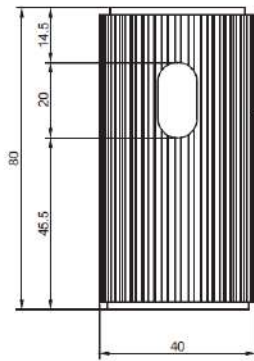

MODEL

RONDA35

REFERENCE NO.

POSWB35CB-AX

DESCRIPTION

Round Vanity Stand with Shelf
for Lay-on Washbasins

SIZE

Ø 400 x 800 mm (waste hole 35 mm)

FINISH

Chocolate Brown MRMDF
with SS skirting

BACK VIEW

MDF STRUCTURE WITH APPROVED PAINT FINISH