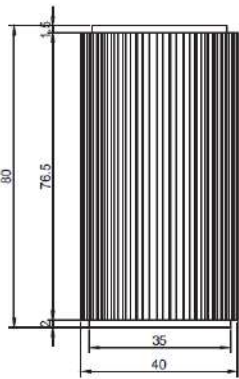

MODEL

RONDA35

REFERENCE NO.

POSWB35CB-AX

DESCRIPTION

Round Vanity Stand with Shelf
for Lay-on Washbasins

SIZE

Ø 400 x 800 mm (waste hole 35 mm)

FINISH

Chocolate Brown MRMDF
with SS skirting

FRONT VIEW