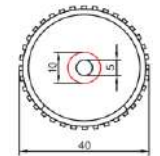

MODEL

RONDA50

REFERENCE NO.

POSWB50GW-TM

DESCRIPTION

Round Vanity Stand with Shelf
for Lay-on Washbasins

SIZE

Ø 400 x 800 mm (waste hole 50 mm)

FINISH

Glossy White MRMDF
with SS skirting

COMPATIBLE CLIC-CLAC

FRONT VIEW

BACK VIEW

SECTION VIEW

TOP VIEW