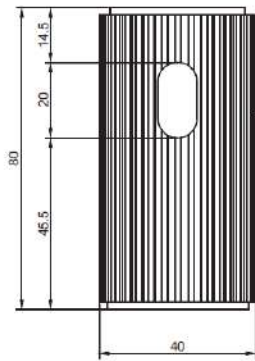

MODEL

RONDA50

REFERENCE NO.

POSWB50GW-TM

DESCRIPTION

Round Vanity Stand with Shelf
for Lay-on Washbasins

SIZE

Ø 400 x 800 mm (waste hole 50 mm)

FINISH

Glossy White MRMDF
with SS skirting

BACK VIEW