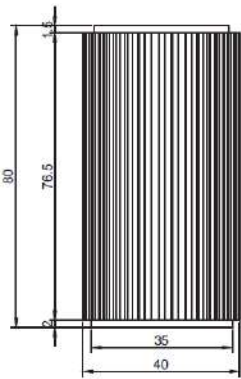

MODEL

RONDA50

REFERENCE NO.

POSWB50GW-TM

DESCRIPTION

Round Vanity Stand with Shelf
for Lay-on Washbasins

SIZE

Ø 400 x 800 mm (waste hole 50 mm)

FINISH

Glossy White MRMDF
with SS skirting

FRONT VIEW