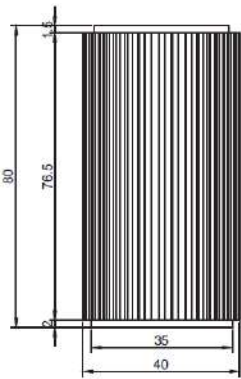

MODEL

RONDA50

REFERENCE NO.

POSWB50CB-TM

DESCRIPTION

Round Vanity Stand with Shelf
for Lay-on Washbasins

SIZE

Ø 400 x 800 mm (waste hole 50 mm)

FINISH

Chocolate Brown MRMDF
with SS skirting

FRONT VIEW