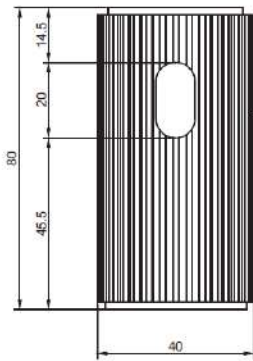

MODEL

RONDA50

REFERENCE NO.

POSWB50CB-TM

DESCRIPTION

Round Vanity Stand with Shelf
for Lay-on Washbasins

SIZE

Ø 400 x 800 mm (waste hole 50 mm)

FINISH

Chocolate Brown MRMDF
with SS skirting

BACK VIEW