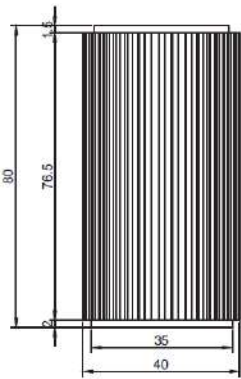

MODEL

RONDA70

REFERENCE NO.

POSWB70GW-SS

DESCRIPTION

Round Vanity Stand with Shelf
for Lay-on Washbasins

SIZE

Ø 400 x 800 mm (waste hole 70 mm)

FINISH

Glossy White MRMDF
with SS skirting

FRONT VIEW