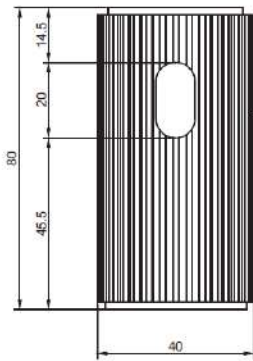

MODEL

RONDA70

REFERENCE NO.

POSWB70GW-SS

DESCRIPTION

Round Vanity Stand with Shelf
for Lay-on Washbasins

SIZE

Ø 400 x 800 mm (waste hole 70 mm)

FINISH

Glossy White MRMDF
with SS skirting

BACK VIEW