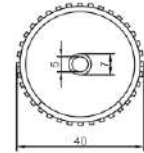

**MODEL**

RONDA70

**REFERENCE NO.**

POSWB70GW-SS

**DESCRIPTION**

Round Vanity Stand with Shelf  
for Lay-on Washbasins

**SIZE**

Ø 400 x 800 mm (waste hole 70 mm)

**FINISH**

Glossy White MRMDF  
with SS skirting

COMPATIBLE CLIC-CLAC

FRONT VIEW

BACK VIEW

SECTION VIEW

TOP VIEW