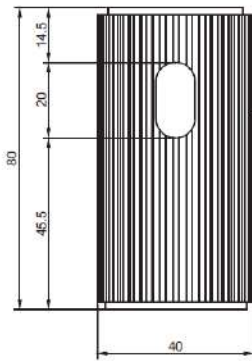

MODEL

RONDA70

REFERENCE NO.

POSWB70CB-SS

DESCRIPTION

Round Vanity Stand with Shelf
for Lay-on Washbasins

SIZE

Ø 400 x 800 mm (waste hole 70 mm)

FINISH

Chocolate Brown MRMDF
with SS skirting

BACK VIEW