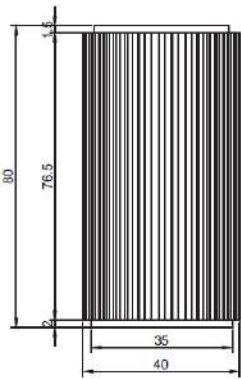

MODEL

RONDA70

REFERENCE NO.

POSWB70CB-SS

DESCRIPTION

Round Vanity Stand with Shelf
for Lay-on Washbasins

SIZE

Ø 400 x 800 mm (waste hole 70 mm)

FINISH

Chocolate Brown MRMDF
with SS skirting

FRONT VIEW