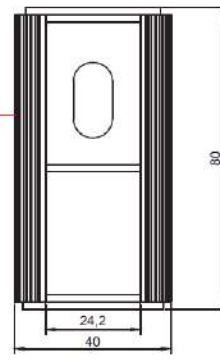

SECTION VIEW