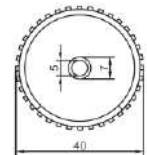

MODEL

RONDA70

REFERENCE NO.

POSWB70CB-SS

DESCRIPTION

Round Vanity Stand with Shelf
for Lay-on Washbasins

SIZE

Ø 400 x 800 mm (waste hole 70 mm)

FINISH

Chocolate Brown MRMDF
with SS skirting

COMPATIBLE CLIC-CLAC

FRONT VIEW

BACK VIEW

SECTION VIEW

TOP VIEW