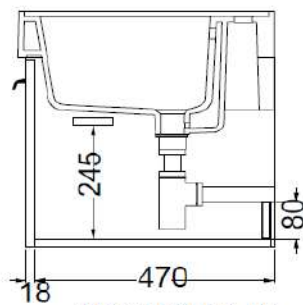

- handle
- mounting set
- mounting instruction

SIZE

700 x 500 x 510 mm

COLOR

Glossy White

Fittings not included.

SECTION A-A'