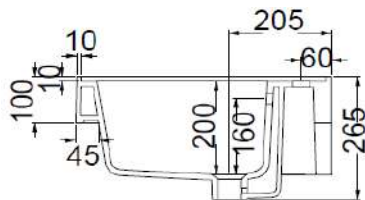

- handle
- mounting set
- mounting instruction

SIZE

700 x 500 x 510 mm

COLOR

Glossy White

Fittings not included.

SECTION A-A'