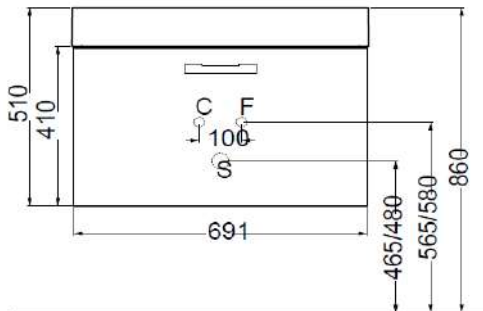

- handle
- mounting set
- mounting instruction

SIZE

700 x 500 x 510 mm

COLOR

Glossy White

Fittings not included.

SECTION A-A'