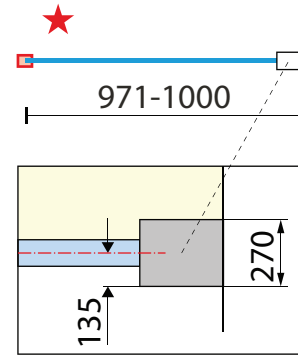

MODEL	Kuadra H
REF. NO.	KUADH100-85H
DESCRIPTION	Walk-in Panel 8 mm with standard support bar 1000 mm
SIZE	1000 x 2000 mm
GLASS TYPE	Plaid Print
PROFILE COLOR	Matt Black

Bottom stabilizer

- * Measurements of the upper part of the plate
- ** Measurements of the tray by floor

Walk-in panel only