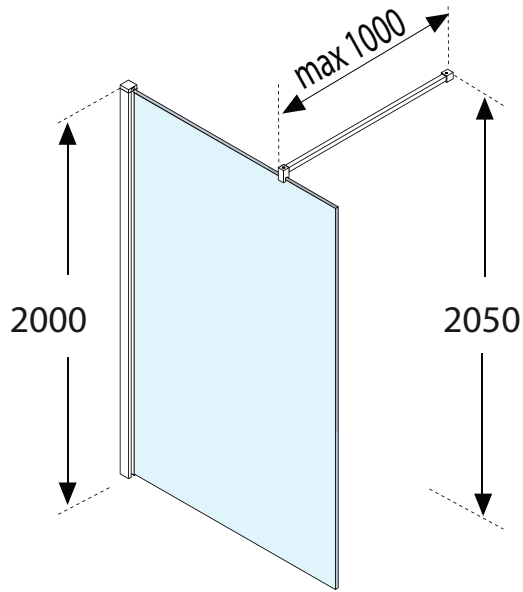

MODEL	Kuadra H
REF. NO.	KUADH100-85H
DESCRIPTION	Walk-in Panel 8 mm with standard support bar 1000 mm
SIZE	1000 x 2000 mm
GLASS TYPE	Plaid Print
PROFILE COLOR	Matt Black

Bottom stabilizer

- * Measurements of the upper part of the plate
- ** Measurements of the tray by floor

Walk-in panel only