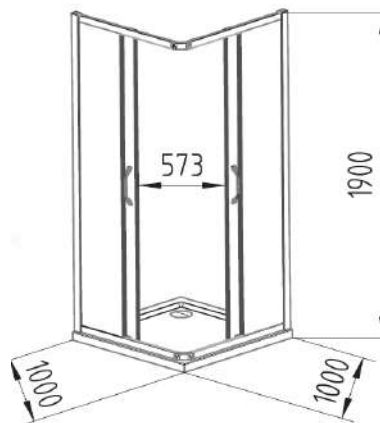

www.hueppe.com

**MODEL**

X1

**REF. NO.**

SQUARE 1000 SET1000

**DESCRIPTION**

Square corner entry sliding shower enclosure with acrylic shower tray 1000 x 1000 mm & matching waste set

**SIZE**

1000 x 1000 x 1900 mm

**GLASS THICKNESS**

6 mm Clear Tempered - Door

4 mm Clear Tempered - Panel

**PROFILE COLOR**

High-gloss Silver

with shower tray and waste set

Door handle

Easy-entry roller

Corner connector

Installation on shower trays

Adjustment range for compensating uneven walls : -15/+10 mm

Setback : 15 mm