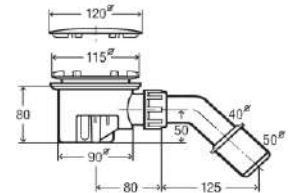

www.hueppe.com

**MODEL**

X1

**REF. NO.**

SQUARE 1000 SET1000

**DESCRIPTION**

Square corner entry sliding shower enclosure with acrylic shower tray 1000 x 1000 mm & matching waste set

**SIZE**

1000 x 1000 x 1900 mm

**GLASS THICKNESS**

6 mm Clear Tempered - Door

4 mm Clear Tempered - Panel

**PROFILE COLOR**

High-gloss Silver

with shower tray and waste set

Door handle

Easy-entry roller

Corner connector

Installation on shower trays

Adjustment range for compensating uneven walls : -15/+10 mm

Setback : 15 mm