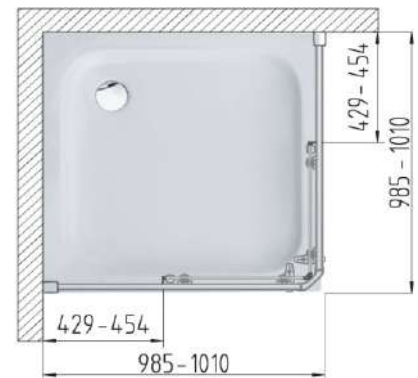

www.hueppe.com

**MODEL**

X1

**REF. NO.**

SQUARE 1000 SET1000

**DESCRIPTION**

Square corner entry sliding shower enclosure with acrylic shower tray 1000 x 1000 mm & matching waste set

**SIZE**

1000 x 1000 x 1900 mm

**GLASS THICKNESS**

6 mm Clear Tempered - Door

4 mm Clear Tempered - Panel

**PROFILE COLOR**

High-gloss Silver

with shower tray and waste set

Door handle

Easy-entry roller

Corner connector

Installation on shower trays

Adjustment range for compensating uneven walls : -15/+10 mm

Setback : 15 mm