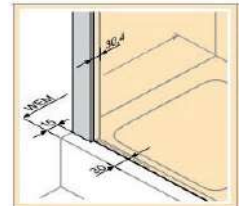

1000 x 1000 x 1900 mm

**GLASS THICKNESS**

6 mm Clear Tempered - Door

4 mm Clear Tempered - Panel

**PROFILE COLOR**

High-gloss Silver

with shower tray and waste set

Door handle

Easy-entry roller

Corner connector

Installation on shower trays

Adjustment range for compensating uneven walls : -15/+10 mm

Setback : 15 mm