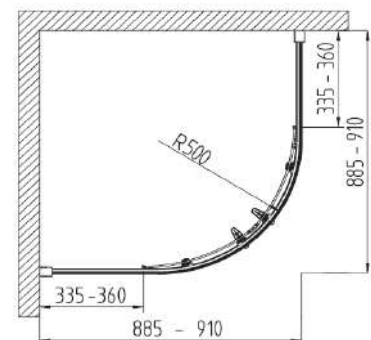

www.hueppe.com

**MODEL**

X1

**REF. NO.**

QUADRANT 900

**DESCRIPTION**

Quadrant corner entry sliding shower enclosure (only)

**SIZE**

900 x 900 x 1900 mm (R500)

**GLASS THICKNESS**

6 mm Clear Tempered - Door  
4 mm Clear Tempered - Panel

**PROFILE COLOR**

High-gloss Silver

Door handle

Easy-entry roller

Adjustment range for compensating uneven walls : -15/+10 mm

Setback : 15 mm