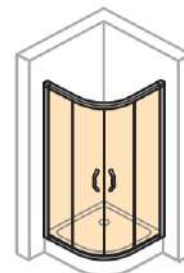

www.hueppe.com

**MODEL**

X1

**REF. NO.**

QUADRANT 900

**DESCRIPTION**

Quadrant corner entry sliding shower enclosure (only)

**SIZE**

900 x 900 x 1900 mm (R500)

**GLASS THICKNESS**

6 mm Clear Tempered - Door  
4 mm Clear Tempered - Panel

**PROFILE COLOR**

High-gloss Silver

Door handle

Easy-entry roller

Adjustment range for compensating uneven walls : -15/+10 mm

Setback : 15 mm