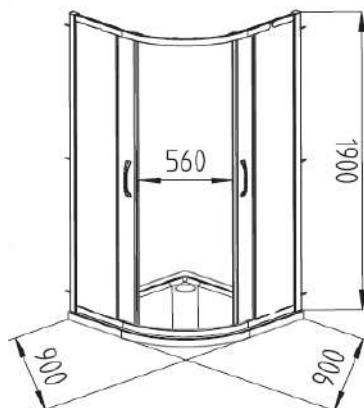

www.hueppe.com

**MODEL**

X1

**REF. NO.**

QUADRANT 900

**DESCRIPTION**

Quadrant corner entry sliding shower enclosure (only)

**SIZE**

900 x 900 x 1900 mm (R500)

**GLASS THICKNESS**

6 mm Clear Tempered - Door  
4 mm Clear Tempered - Panel

**PROFILE COLOR**

High-gloss Silver

Door handle

Easy-entry roller

Adjustment range for compensating uneven walls : -15/+10 mm

Setback : 15 mm