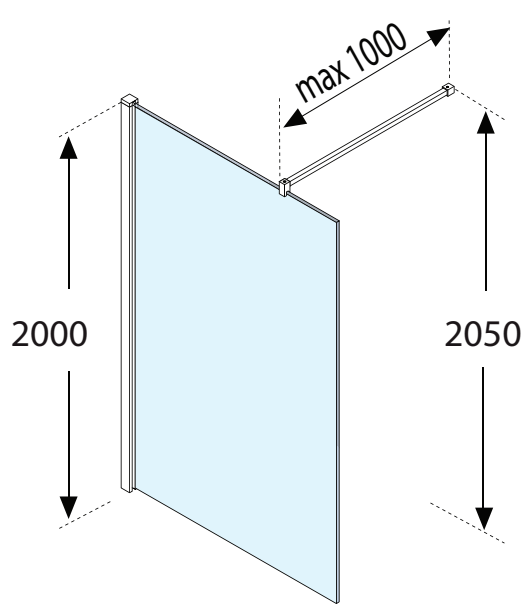

<b>MODEL</b>	Kuadra H
<b>REF. NO.</b>	KUADH140-85H
<b>DESCRIPTION</b>	Walk-in Panel 8 mm with standard support bar 1000 mm
<b>SIZE</b>	1400 x 2000 mm
<b>GLASS TYPE</b>	Plaid Print
<b>PROFILE COLOR</b>	Matt Black

Bottom stabilizer

- \* Measurements of the upper part of the plate
- \*\* Measurements of the tray by floor

Walk-in panel only