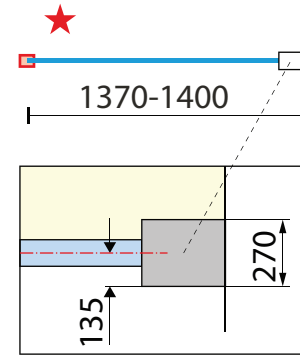

<b>MODEL</b>	Kuadra H
<b>REF. NO.</b>	KUADH140-85H
<b>DESCRIPTION</b>	Walk-in Panel 8 mm with standard support bar 1000 mm
<b>SIZE</b>	1400 x 2000 mm
<b>GLASS TYPE</b>	Plaid Print
<b>PROFILE COLOR</b>	Matt Black

Bottom stabilizer

- \* Measurements of the upper part of the plate
- \*\* Measurements of the tray by floor

Walk-in panel only