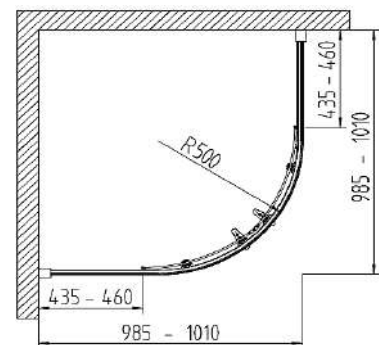

www.hueppe.com

**MODEL**

X1

**REF. NO.**

QUADRANT 1000

**DESCRIPTION**

Quadrant corner entry sliding shower enclosure (only)

**SIZE**

1000 x 1000 x 1900 mm (R500)

**GLASS THICKNESS**

6 mm Clear Tempered - Door  
4 mm Clear Tempered - Panel

**PROFILE COLOR**

High-gloss Silver

Door handle

Easy-entry roller

Adjustment range for compensating uneven walls : -15/+10 mm

Setback : 15 mm