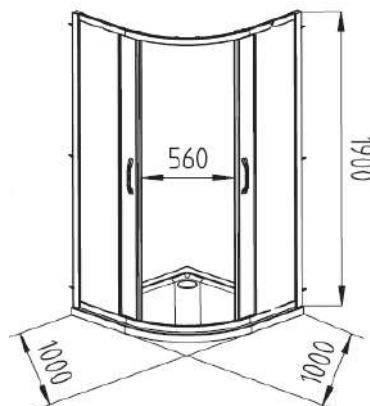

www.hueppe.com

**MODEL**

X1

**REF. NO.**

QUADRANT 1000

**DESCRIPTION**

Quadrant corner entry sliding shower enclosure (only)

**SIZE**

1000 x 1000 x 1900 mm (R500)

**GLASS THICKNESS**

6 mm Clear Tempered - Door  
4 mm Clear Tempered - Panel

**PROFILE COLOR**

High-gloss Silver

Door handle

Easy-entry roller

Adjustment range for compensating uneven walls : -15/+10 mm

Setback : 15 mm