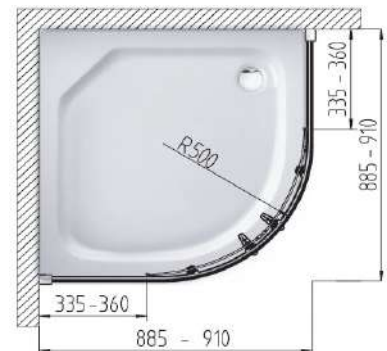

www.hueppe.com

MODEL

X1

REF. NO.

QUADRANT 900 SET900

DESCRIPTION

Quadrant corner entry sliding shower enclosure with acrylic quadrant shower tray 900 x 900 mm & matching waste set

SIZE

900 x 900 x 1900 mm (R500)

GLASS THICKNESS

6 mm Clear Tempered - Door

4 mm Clear Tempered - Panel

PROFILE COLOR

High-gloss Silver

with shower tray and waste set

Door handle

Easy-entry roller

Installation on shower trays

Adjustment range for compensating uneven walls : -15/+10 mm

Set

back : 15 mm