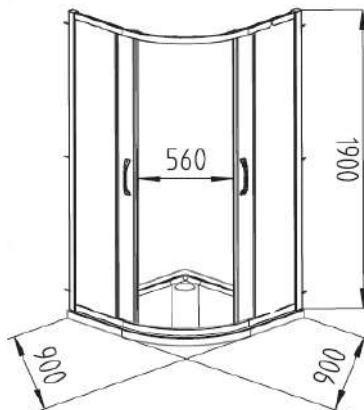

www.hueppe.com

MODEL

X1

REF. NO.

QUADRANT 900 SET900

DESCRIPTION

Quadrant corner entry sliding shower enclosure with acrylic quadrant shower tray 900 x 900 mm & matching waste set

SIZE

900 x 900 x 1900 mm (R500)

GLASS THICKNESS

6 mm Clear Tempered - Door

4 mm Clear Tempered - Panel

PROFILE COLOR

High-gloss Silver

with shower tray and waste set

Door handle

Easy-entry roller

Installation on shower trays

Adjustment range for compensating uneven walls : -15/+10 mm

Set

back : 15 mm