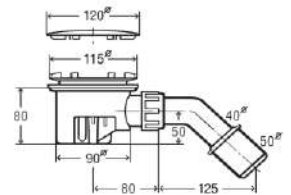

www.hueppe.com

MODEL

X1

REF. NO.

QUADRANT 900 SET900

DESCRIPTION

Quadrant corner entry sliding shower enclosure with acrylic quadrant shower tray 900 x 900 mm & matching waste set

SIZE

900 x 900 x 1900 mm (R500)

GLASS THICKNESS

6 mm Clear Tempered - Door

4 mm Clear Tempered - Panel

PROFILE COLOR

High-gloss Silver

with shower tray and waste set

Door handle

Easy-entry roller

Installation on shower trays

Adjustment range for compensating uneven walls : -15/+10 mm

Set

back : 15 mm