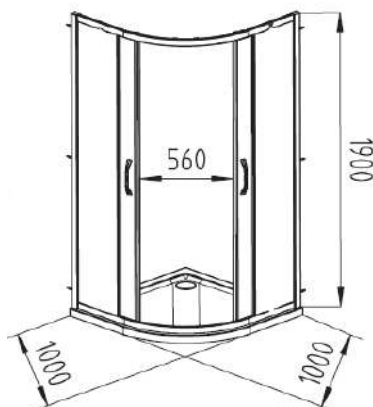

www.hueppe.com

MODEL

X1

REF. NO.

QUADRANT 1000 SET1000

DESCRIPTION

Quadrant corner entry sliding shower enclosure with acrylic quadrant shower tray 1000 x 1000 mm & matching waste set

SIZE

1000 x 1000 x 1900 mm (R500)

GLASS THICKNESS

6 mm Clear Tempered - Door

4 mm Clear Tempered - Panel

PROFILE COLOR

High-gloss Silver

with
shower tray
and waste set

Door handle

Easy-entry roller

Installation on shower trays

Adjustment range for compensating uneven walls : -15/+10 mm

Setback : 15 mm