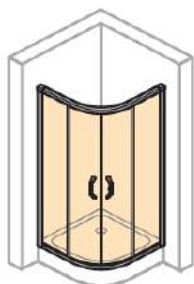

www.hueppe.com

MODEL

X1

REF. NO.

QUADRANT 1000 SET1000

DESCRIPTION

Quadrant corner entry sliding shower enclosure with acrylic quadrant shower tray 1000 x 1000 mm & matching waste set

SIZE

1000 x 1000 x 1900 mm (R500)

GLASS THICKNESS

6 mm Clear Tempered - Door

4 mm Clear Tempered - Panel

PROFILE COLOR

High-gloss Silver

with
shower tray
and waste set

Door handle

Easy-entry roller

Installation on shower trays

Adjustment range for compensating uneven walls : -15/+10 mm

Setback : 15 mm