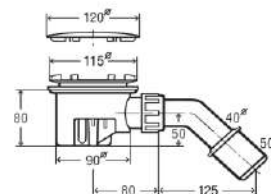

www.hueppe.com

MODEL

X1

REF. NO.

QUADRANT 1000 SET1000

DESCRIPTION

Quadrant corner entry sliding shower enclosure with acrylic quadrant shower tray 1000 x 1000 mm & matching waste set

SIZE

1000 x 1000 x 1900 mm (R500)

GLASS THICKNESS

6 mm Clear Tempered - Door

4 mm Clear Tempered - Panel

PROFILE COLOR

High-gloss Silver

with
shower tray
and waste set

Door handle

Easy-entry roller

Installation on shower trays

Adjustment range for compensating uneven walls : -15/+10 mm

Setback : 15 mm