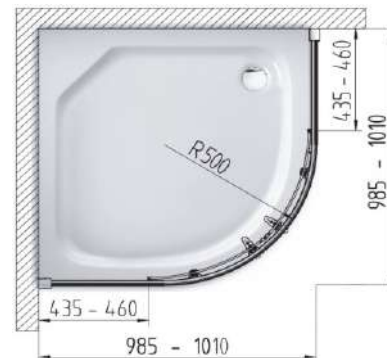

www.hueppe.com

MODEL

X1

REF. NO.

QUADRANT 1000 SET1000

DESCRIPTION

Quadrant corner entry sliding shower enclosure with acrylic quadrant shower tray 1000 x 1000 mm & matching waste set

SIZE

1000 x 1000 x 1900 mm (R500)

GLASS THICKNESS

6 mm Clear Tempered - Door

4 mm Clear Tempered - Panel

PROFILE COLOR

High-gloss Silver

with
shower tray
and waste set

Door handle

Easy-entry roller

Installation on shower trays

Adjustment range for compensating uneven walls : -15/+10 mm

Setback : 15 mm