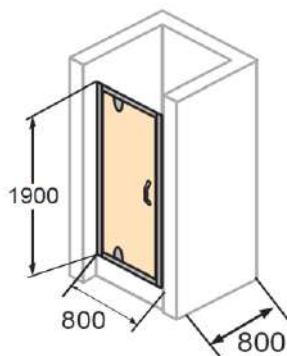

www.hueppe.com

MODEL

X1

REF. NO.

PIVOT 800

DESCRIPTION

Pivot door 6 mm reversible

SIZE

800 x 1900 mm

GLASS TYPE

Clear Tempered

PROFILE COLOR

High-gloss Silver

Door handle

Glass pivot hinge

For niche installation

Floor-flush installation - scenario 001
WEM = Tray installation dim.

Adjustment range for compensating uneven walls : -15/+10 mm (for in recess Total -30/+20 mm)
Setback : 5 mm for side panel