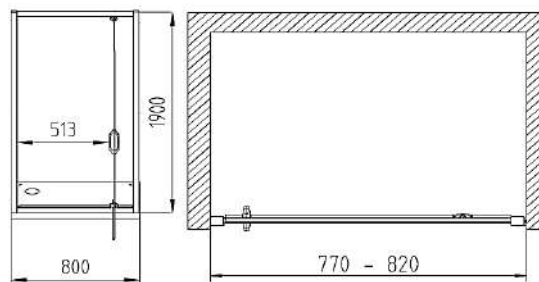

www.hueppe.com

MODEL

X1

REF. NO.

PIVOT 800

DESCRIPTION

Pivot door 6 mm reversible

SIZE

800 x 1900 mm

GLASS TYPE

Clear Tempered

PROFILE COLOR

High-gloss Silver

Door handle

Glass pivot hinge

For niche installation

Floor-flush installation - scenario 001
WEM = Tray installation dim.

Adjustment range for compensating uneven walls : -15/+10 mm (for in recess Total -30/+20 mm)
Setback : 5 mm for side panel