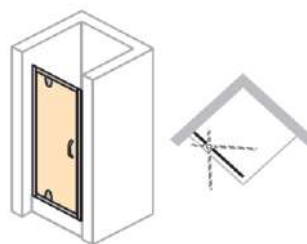

800 x 1900 mm

GLASS TYPE

Clear Tempered

PROFILE COLOR

High-gloss Silver

Door handle

Glass pivot hinge

For niche installation

Floor-flush installation - scenario 001
WEM = Tray installation dim.

Adjustment range for compensating uneven walls : -15/+10 mm (for in recess Total -30/+20 mm)
Setback : 5 mm for side panel