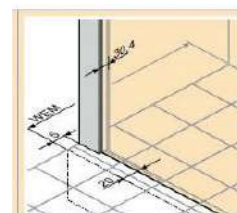

800 x 1900 mm

GLASS TYPE

Clear Tempered

PROFILE COLOR

High-gloss Silver

Door handle

Glass pivot hinge

For niche installation

Floor-flush installation - scenario 001
WEM = Tray installation dim.

Adjustment range for compensating uneven walls : -15/+10 mm (for in recess Total -30/+20 mm)
Setback : 5 mm for side panel