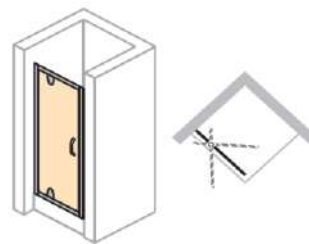

www.hueppe.com

- MODEL**
X1
- REF. NO.**
PIVOT 900
- DESCRIPTION**
Pivot door 6 mm reversible
- SIZE**
900 x 1900 mm
- GLASS TYPE**
Clear Tempered
- PROFILE COLOR**
High-gloss Silver

Door handle

Glass pivot hinge

For niche installation

Floor-flush installation - scenario 001
WEM = Tray installation dim.

Adjustment range for compensating uneven walls : -15/+10 mm (for in recess Total -30/+20 mm)
Setback : 5 mm for side panel