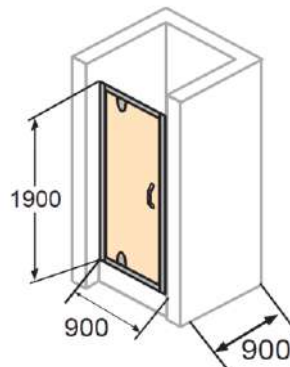

www.hueppe.com

- MODEL**
X1
- REF. NO.**
PIVOT 900
- DESCRIPTION**
Pivot door 6 mm reversible
- SIZE**
900 x 1900 mm
- GLASS TYPE**
Clear Tempered
- PROFILE COLOR**
High-gloss Silver

Door handle

Glass pivot hinge

For niche installation

Floor-flush installation - scenario 001
WEM = Tray installation dim.

Adjustment range for compensating uneven walls : -15/+10 mm (for in recess Total -30/+20 mm)
Setback : 5 mm for side panel