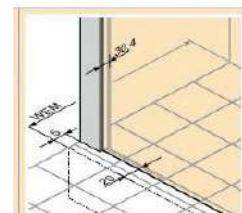

www.hueppe.com

- MODEL**
X1
- REF. NO.**
PIVOT 900
- DESCRIPTION**
Pivot door 6 mm reversible
- SIZE**
900 x 1900 mm
- GLASS TYPE**
Clear Tempered
- PROFILE COLOR**
High-gloss Silver

Door handle

Glass pivot hinge

For niche installation

Floor-flush installation - scenario 001
WEM = Tray installation dim.

Adjustment range for compensating uneven walls : -15/+10 mm (for in recess Total -30/+20 mm)
Setback : 5 mm for side panel