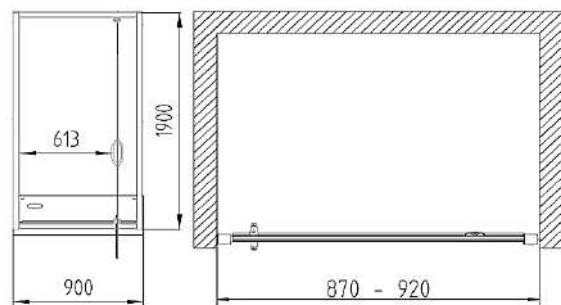

www.hueppe.com

- MODEL**
X1
- REF. NO.**
PIVOT 900
- DESCRIPTION**
Pivot door 6 mm reversible
- SIZE**
900 x 1900 mm
- GLASS TYPE**
Clear Tempered
- PROFILE COLOR**
High-gloss Silver

Door handle

Glass pivot hinge

For niche installation

Floor-flush installation - scenario 001
WEM = Tray installation dim.

Adjustment range for compensating uneven walls : -15/+10 mm (for in recess Total -30/+20 mm)
Setback : 5 mm for side panel