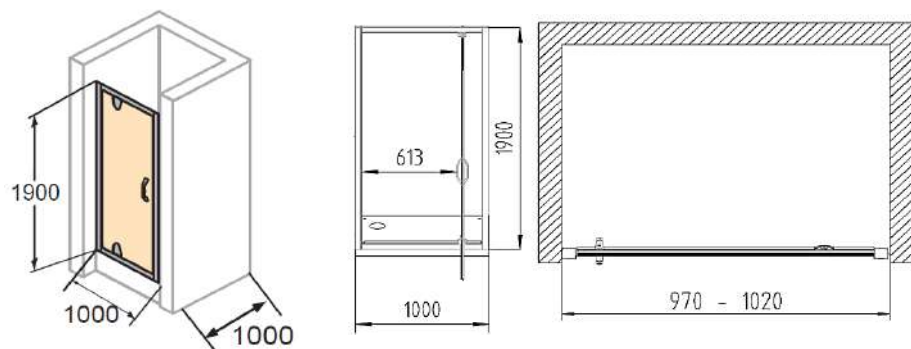

www.hueppe.com

- MODEL**
X1
- REF. NO.**
PIVOT 1000
- DESCRIPTION**
Pivot door 6 mm reversible
- SIZE**
1000 x 1900 mm
- GLASS TYPE**
Clear Tempered
- PROFILE COLOR**
High-gloss Silver

Door handle

Glass pivot hinge

For niche installation

Floor-flush installation - scenario 001
WEM = Tray installation dim.

Adjustment range for compensating uneven walls : -15/+10 mm (for in recess Total -30/+20 mm)
Setback : 5 mm for side panel