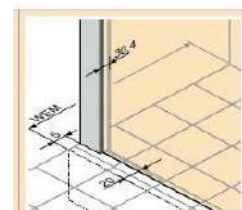

www.hueppe.com

- MODEL**
X1
- REF. NO.**
PIVOT 1000
- DESCRIPTION**
Pivot door 6 mm reversible
- SIZE**
1000 x 1900 mm
- GLASS TYPE**
Clear Tempered
- PROFILE COLOR**
High-gloss Silver

Door handle

Glass pivot hinge

For niche installation

Floor-flush installation - scenario 001
WEM = Tray installation dim.

Adjustment range for compensating uneven walls : -15/+10 mm (for in recess Total -30/+20 mm)
Setback : 5 mm for side panel