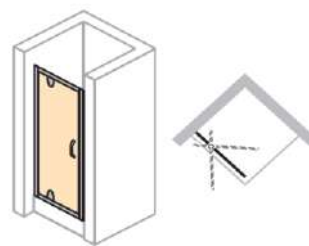

www.hueppe.com

- MODEL**
X1
- REF. NO.**
PIVOT 1000
- DESCRIPTION**
Pivot door 6 mm reversible
- SIZE**
1000 x 1900 mm
- GLASS TYPE**
Clear Tempered
- PROFILE COLOR**
High-gloss Silver

Door handle

Glass pivot hinge

For niche installation

Floor-flush installation - scenario 001
WEM = Tray installation dim.

Adjustment range for compensating uneven walls : -15/+10 mm (for in recess Total -30/+20 mm)
Setback : 5 mm for side panel