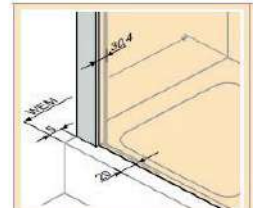

www.hueppe.com

MODEL

X1

REF. NO.

PIVOT 800 SET800

DESCRIPTION

Pivot door 6 mm reversible
800 x 1900 mm
+ acrylic square shower tray
800 x 800 mm &
matching waste set

GLASS TYPE

Clear Tempered

PROFILE COLOR

High-gloss Silver

For niche
installation
with
shower tray

Door handle

Glass pivot hinge

Installation on shower trays

Adjustment range for compensating uneven walls : -15/+10 mm (for in recess Total -30/+20 mm)
Setback : 5 mm for side panel