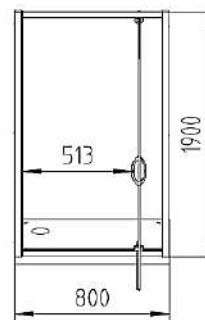

www.hueppe.com

MODEL

X1

REF. NO.

PIVOT 800 SET800

DESCRIPTION

Pivot door 6 mm reversible
800 x 1900 mm
+ acrylic square shower tray
800 x 800 mm &
matching waste set

GLASS TYPE

Clear Tempered

PROFILE COLOR

High-gloss Silver

For niche
installation
with
shower tray

Door handle

Glass pivot hinge

Installation on shower trays

Adjustment range for compensating uneven walls : -15/+10 mm (for in recess Total -30/+20 mm)
Setback : 5 mm for side panel