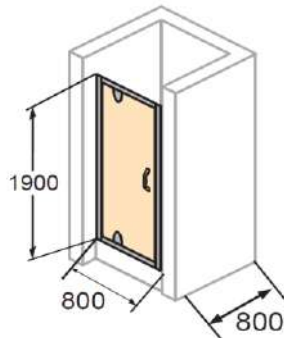

www.hueppe.com

MODEL

X1

REF. NO.

PIVOT 800 SET800

DESCRIPTION

Pivot door 6 mm reversible
800 x 1900 mm
+ acrylic square shower tray
800 x 800 mm &
matching waste set

GLASS TYPE

Clear Tempered

PROFILE COLOR

High-gloss Silver

For niche
installation
with
shower tray

Door handle

Glass pivot hinge

Installation on shower trays

Adjustment range for compensating uneven walls : -15/+10 mm (for in recess Total -30/+20 mm)
Setback : 5 mm for side panel