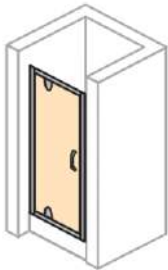

www.hueppe.com

MODEL

X1

REF. NO.

PIVOT 800 SET800

DESCRIPTION

Pivot door 6 mm reversible
800 x 1900 mm
+ acrylic square shower tray
800 x 800 mm &
matching waste set

GLASS TYPE

Clear Tempered

PROFILE COLOR

High-gloss Silver

For niche
installation
with
shower tray

Door handle

Glass pivot hinge

Installation on shower trays

Adjustment range for compensating uneven walls : -15/+10 mm (for in recess Total -30/+20 mm)
Setback : 5 mm for side panel