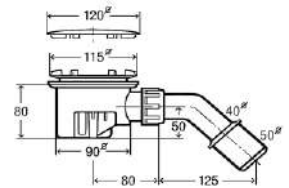

www.hueppe.com

MODEL

X1

REF. NO.

PIVOT 800 SET800

DESCRIPTION

Pivot door 6 mm reversible
800 x 1900 mm
+ acrylic square shower tray
800 x 800 mm &
matching waste set

GLASS TYPE

Clear Tempered

PROFILE COLOR

High-gloss Silver

For niche
installation
with
shower tray

Door handle

Glass pivot hinge

Installation on shower trays

Adjustment range for compensating uneven walls : -15/+10 mm (for in recess Total -30/+20 mm)
Setback : 5 mm for side panel