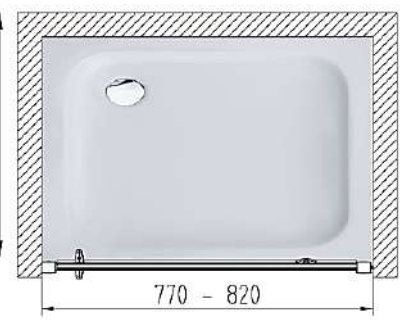

www.hueppe.com

MODEL

X1

REF. NO.

PIVOT 800 SET800

DESCRIPTION

Pivot door 6 mm reversible
800 x 1900 mm
+ acrylic square shower tray
800 x 800 mm &
matching waste set

GLASS TYPE

Clear Tempered

PROFILE COLOR

High-gloss Silver

For niche
installation
with
shower tray

Door handle

Glass pivot hinge

Installation on shower trays

Adjustment range for compensating uneven walls : -15/+10 mm (for in recess Total -30/+20 mm)
Setback : 5 mm for side panel