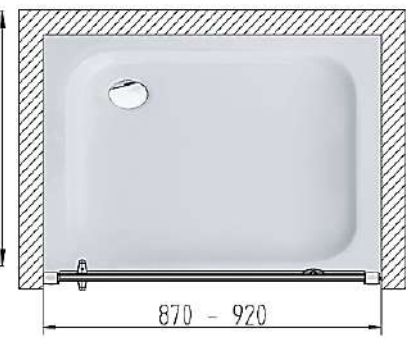

www.hueppe.com

**MODEL**

X1

**REF. NO.**

PIVOT 900 SET900

**DESCRIPTION**

Pivot door 6 mm reversible  
900 x 1900 mm  
+ acrylic square shower tray  
900 x 900 mm &  
matching waste set

**GLASS TYPE**

Clear Tempered

**PROFILE COLOR**

High-gloss Silver

For niche  
installation  
with  
shower tray

Door handle

Glass pivot hinge

Installation on shower trays

Adjustment range for compensating uneven walls : -15/+10 mm (for in recess Total -30/+20 mm)  
Setback : 5 mm for side panel