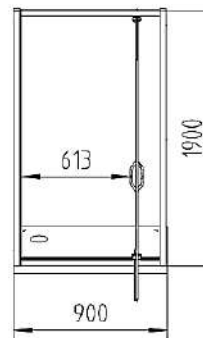

www.hueppe.com

**MODEL**

X1

**REF. NO.**

PIVOT 900 SET900

**DESCRIPTION**

Pivot door 6 mm reversible  
900 x 1900 mm  
+ acrylic square shower tray  
900 x 900 mm &  
matching waste set

**GLASS TYPE**

Clear Tempered

**PROFILE COLOR**

High-gloss Silver

For niche  
installation  
with  
shower tray

Door handle

Glass pivot hinge

Installation on shower trays

Adjustment range for compensating uneven walls : -15/+10 mm (for in recess Total -30/+20 mm)  
Setback : 5 mm for side panel