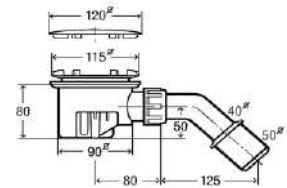

www.hueppe.com

**MODEL**

X1

**REF. NO.**

PIVOT 900 SET900

**DESCRIPTION**

Pivot door 6 mm reversible  
900 x 1900 mm  
+ acrylic square shower tray  
900 x 900 mm &  
matching waste set

**GLASS TYPE**

Clear Tempered

**PROFILE COLOR**

High-gloss Silver

For niche  
installation  
with  
shower tray

Door handle

Glass pivot hinge

Installation on shower trays

Adjustment range for compensating uneven walls : -15/+10 mm (for in recess Total -30/+20 mm)  
Setback : 5 mm for side panel