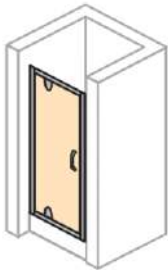

www.hueppe.com

**MODEL**

X1

**REF. NO.**

PIVOT 900 SET900

**DESCRIPTION**

Pivot door 6 mm reversible  
900 x 1900 mm  
+ acrylic square shower tray  
900 x 900 mm &  
matching waste set

**GLASS TYPE**

Clear Tempered

**PROFILE COLOR**

High-gloss Silver

For niche  
installation  
with  
shower tray

Door handle

Glass pivot hinge

Installation on shower trays

Adjustment range for compensating uneven walls : -15/+10 mm (for in recess Total -30/+20 mm)  
Setback : 5 mm for side panel