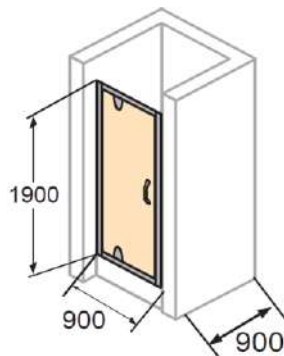

www.hueppe.com

**MODEL**

X1

**REF. NO.**

PIVOT 900 SET900

**DESCRIPTION**

Pivot door 6 mm reversible  
900 x 1900 mm  
+ acrylic square shower tray  
900 x 900 mm &  
matching waste set

**GLASS TYPE**

Clear Tempered

**PROFILE COLOR**

High-gloss Silver

For niche  
installation  
with  
shower tray

Door handle

Glass pivot hinge

Installation on shower trays

Adjustment range for compensating uneven walls : -15/+10 mm (for in recess Total -30/+20 mm)  
Setback : 5 mm for side panel