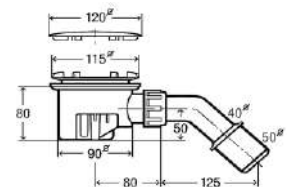

www.hueppe.com

**MODEL**

X1

**REF. NO.**

PIVOT 1000 SET1000

**DESCRIPTION**

Pivot door 6 mm reversible  
1000 x 1900 mm  
+ acrylic square shower tray  
1000 x 1000 mm &  
matching waste set

**GLASS TYPE**

Clear Tempered

**PROFILE COLOR**

High-gloss Silver

For niche  
installation  
with  
shower tray

Door handle

Glass pivot hinge

Installation on shower trays

Adjustment range for compensating uneven walls : -15/+10 mm (for in recess Total -30/+20 mm)  
Setback : 5 mm for side panel