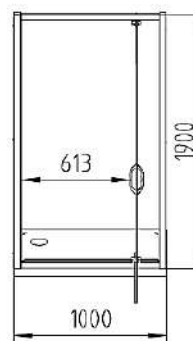

www.hueppe.com

**MODEL**

X1

**REF. NO.**

PIVOT 1000 SET1000

**DESCRIPTION**

Pivot door 6 mm reversible  
1000 x 1900 mm  
+ acrylic square shower tray  
1000 x 1000 mm &  
matching waste set

**GLASS TYPE**

Clear Tempered

**PROFILE COLOR**

High-gloss Silver

For niche  
installation  
with  
shower tray

Door handle

Glass pivot hinge

Installation on shower trays

Adjustment range for compensating uneven walls : -15/+10 mm (for in recess Total -30/+20 mm)  
Setback : 5 mm for side panel