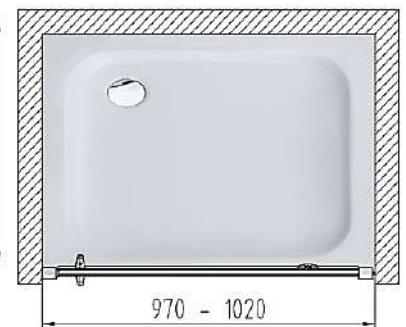

www.hueppe.com

**MODEL**

X1

**REF. NO.**

PIVOT 1000 SET1000

**DESCRIPTION**

Pivot door 6 mm reversible  
1000 x 1900 mm  
+ acrylic square shower tray  
1000 x 1000 mm &  
matching waste set

**GLASS TYPE**

Clear Tempered

**PROFILE COLOR**

High-gloss Silver

For niche  
installation  
with  
shower tray

Door handle

Glass pivot hinge

Installation on shower trays

Adjustment range for compensating uneven walls : -15/+10 mm (for in recess Total -30/+20 mm)  
Setback : 5 mm for side panel