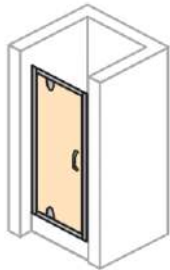

www.hueppe.com

**MODEL**

X1

**REF. NO.**

PIVOT 1000 SET1000

**DESCRIPTION**

Pivot door 6 mm reversible  
1000 x 1900 mm  
+ acrylic square shower tray  
1000 x 1000 mm &  
matching waste set

**GLASS TYPE**

Clear Tempered

**PROFILE COLOR**

High-gloss Silver

For niche  
installation  
with  
shower tray

Door handle

Glass pivot hinge

Installation on shower trays

Adjustment range for compensating uneven walls : -15/+10 mm (for in recess Total -30/+20 mm)  
Setback : 5 mm for side panel