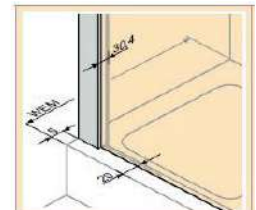

www.hueppe.com

**MODEL**

X1

**REF. NO.**

PIVOT 1000 SET1000

**DESCRIPTION**

Pivot door 6 mm reversible  
1000 x 1900 mm  
+ acrylic square shower tray  
1000 x 1000 mm &  
matching waste set

**GLASS TYPE**

Clear Tempered

**PROFILE COLOR**

High-gloss Silver

For niche  
installation  
with  
shower tray

Door handle

Glass pivot hinge

Installation on shower trays

Adjustment range for compensating uneven walls : -15/+10 mm (for in recess Total -30/+20 mm)  
Setback : 5 mm for side panel