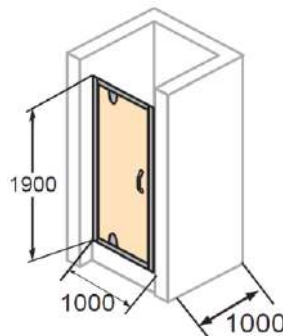

www.hueppe.com

**MODEL**

X1

**REF. NO.**

PIVOT 1000 SET1000

**DESCRIPTION**

Pivot door 6 mm reversible  
1000 x 1900 mm  
+ acrylic square shower tray  
1000 x 1000 mm &  
matching waste set

**GLASS TYPE**

Clear Tempered

**PROFILE COLOR**

High-gloss Silver

For niche  
installation  
with  
shower tray

Door handle

Glass pivot hinge

Installation on shower trays

Adjustment range for compensating uneven walls : -15/+10 mm (for in recess Total -30/+20 mm)  
Setback : 5 mm for side panel