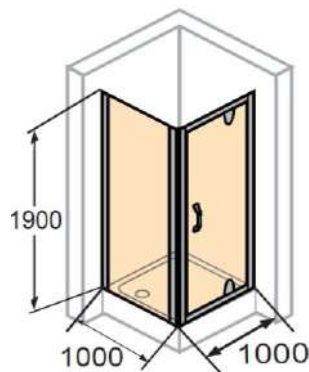

www.hueppe.com

**MODEL**

X1

**REF. NO.**

PIVOT 1000 PANEL 1000

**DESCRIPTION**

Pivot door 6 mm reversible  
1000 x 1900 mm + side  
panel 4 mm reversible  
1000 x 1900 mm

**GLASS TYPE**

Clear Tempered

**PROFILE COLOR**

High-gloss Silver

Installation :  
door + side panel

Door handle

Glass pivot hinge

Adjustment range for compensating uneven walls : -15/+10 mm (for in recess Total -30/+20 mm)  
Setback : 5 mm for side panel