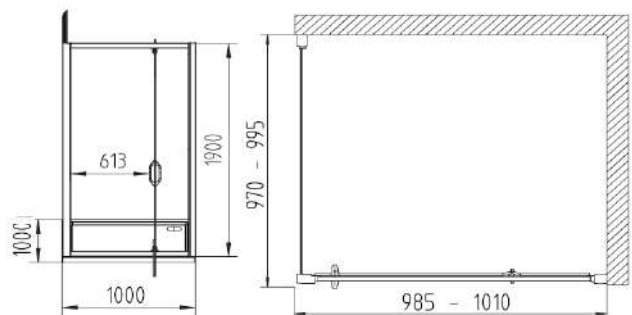

www.hueppe.com

**MODEL**

X1

**REF. NO.**

PIVOT 1000 PANEL 1000

**DESCRIPTION**

Pivot door 6 mm reversible  
1000 x 1900 mm + side  
panel 4 mm reversible  
1000 x 1900 mm

**GLASS TYPE**

Clear Tempered

**PROFILE COLOR**

High-gloss Silver

Installation :  
door + side panel

Door handle

Glass pivot hinge

Adjustment range for compensating uneven walls : -15/+10 mm (for in recess Total -30/+20 mm)  
Setback : 5 mm for side panel