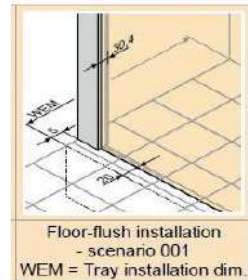

Clear Tempered

**PROFILE COLOR**

High-gloss Silver

Installation :  
door + side panel

Door handle

Glass pivot hinge

Adjustment range for compensating uneven walls : -15/+10 mm (for in recess Total -30/+20 mm)  
Setback : 5 mm for side panel