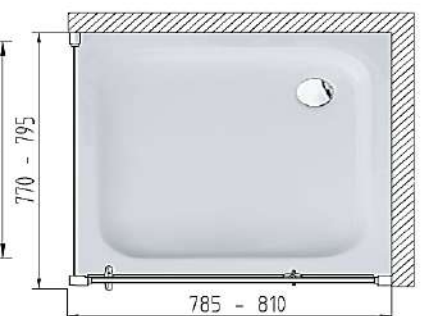

www.hueppe.com

MODEL

X1

REF. NO.

PIVOT 800 PANEL 800 SET800

DESCRIPTION

Pivot door 6 mm reversible
800 x 1900 mm
+ side panel 4 mm
reversible 800 x 1900 mm
+ acrylic square shower
tray 800 x 800 mm &
matching waste set

GLASS TYPE

Clear Tempered

PROFILE COLOR

High-gloss Silver

Installation :
door + side panel
with shower tray
and waste set

Door handle

Glass pivot hinge

Installation on shower trays

Adjustment range for compensating uneven walls : -15/+10 mm (for in recess Total -30/+20 mm)
Setback : 5 mm for side panel