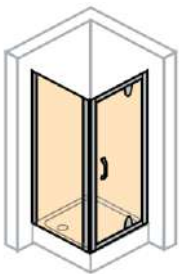

www.hueppe.com

MODEL

X1

REF. NO.

PIVOT 800 PANEL 800 SET800

DESCRIPTION

Pivot door 6 mm reversible
800 x 1900 mm
+ side panel 4 mm
reversible 800 x 1900 mm
+ acrylic square shower
tray 800 x 800 mm &
matching waste set

GLASS TYPE

Clear Tempered

PROFILE COLOR

High-gloss Silver

Installation :
door + side panel
with shower tray
and waste set

Door handle

Glass pivot hinge

Installation on shower trays