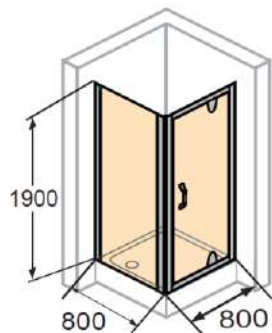

www.hueppe.com

MODEL

X1

REF. NO.

PIVOT 800 PANEL 800 SET800

DESCRIPTION

Pivot door 6 mm reversible
800 x 1900 mm
+ side panel 4 mm
reversible 800 x 1900 mm
+ acrylic square shower
tray 800 x 800 mm &
matching waste set

GLASS TYPE

Clear Tempered

PROFILE COLOR

High-gloss Silver

Installation :
door + side panel
with shower tray
and waste set

Door handle

Glass pivot hinge

Installation on shower trays

Adjustment range for compensating uneven walls : -15/+10 mm (for in recess Total -30/+20 mm)
Setback : 5 mm for side panel