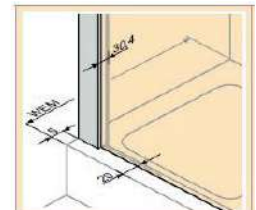

www.hueppe.com

MODEL

X1

REF. NO.

PIVOT 800 PANEL 800 SET800

DESCRIPTION

Pivot door 6 mm reversible
800 x 1900 mm
+ side panel 4 mm
reversible 800 x 1900 mm
+ acrylic square shower
tray 800 x 800 mm &
matching waste set

GLASS TYPE

Clear Tempered

PROFILE COLOR

High-gloss Silver

Installation :
door + side panel
with shower tray
and waste set

Door handle

Glass pivot hinge

Installation on shower trays

Adjustment range for compensating uneven walls : -15/+10 mm (for in recess Total -30/+20 mm)
Setback : 5 mm for side panel