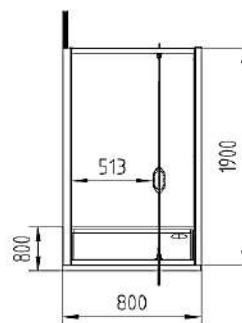

www.hueppe.com

MODEL

X1

REF. NO.

PIVOT 800 PANEL 800 SET800

DESCRIPTION

Pivot door 6 mm reversible
800 x 1900 mm
+ side panel 4 mm
reversible 800 x 1900 mm
+ acrylic square shower
tray 800 x 800 mm &
matching waste set

GLASS TYPE

Clear Tempered

PROFILE COLOR

High-gloss Silver

Installation :
door + side panel
with shower tray
and waste set

Door handle

Glass pivot hinge

Installation on shower trays

Adjustment range for compensating uneven walls : -15/+10 mm (for in recess Total -30/+20 mm)
Setback : 5 mm for side panel