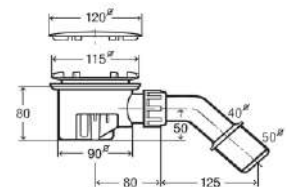

www.hueppe.com

MODEL

X1

REF. NO.

PIVOT 800 PANEL 800 SET800

DESCRIPTION

Pivot door 6 mm reversible
800 x 1900 mm
+ side panel 4 mm
reversible 800 x 1900 mm
+ acrylic square shower
tray 800 x 800 mm &
matching waste set

GLASS TYPE

Clear Tempered

PROFILE COLOR

High-gloss Silver

Installation :
door + side panel
with shower tray
and waste set

Door handle

Glass pivot hinge

Installation on shower trays

Adjustment range for compensating uneven walls : -15/+10 mm (for in recess Total -30/+20 mm)
Setback : 5 mm for side panel