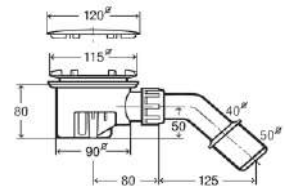

www.hueppe.com

MODEL

X1

REF. NO.

PIVOT 1000 PANEL 1000 SET1000

DESCRIPTION

Pivot door 6 mm reversible
1000 x 1900 mm
+ side panel 4 mm
reversible 1000 x 1900 mm
+ acrylic square shower
tray 1000 x 1000 mm &
matching waste set

GLASS TYPE

Clear Tempered

PROFILE COLOR

High-gloss Silver

Installation :
door + side panel
with shower tray
and waste set

Door handle

Glass pivot hinge

Installation on shower trays

Adjustment range for compensating uneven walls : -15/+10 mm

Setback : 15 mm