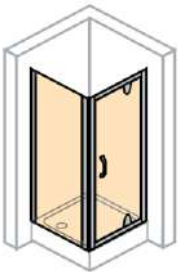

www.hueppe.com

MODEL

X1

REF. NO.

PIVOT 1000 PANEL 1000 SET1000

DESCRIPTION

Pivot door 6 mm reversible
1000 x 1900 mm
+ side panel 4 mm
reversible 1000 x 1900 mm
+ acrylic square shower
tray 1000 x 1000 mm &
matching waste set

GLASS TYPE

Clear Tempered

PROFILE COLOR

High-gloss Silver

Installation :
door + side panel
with shower tray
and waste set

Door handle

Glass pivot hinge

Installation on shower trays