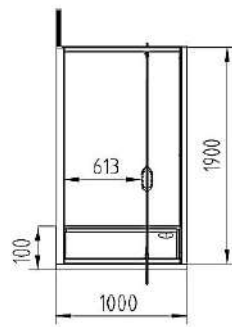

www.hueppe.com

MODEL

X1

REF. NO.

PIVOT 1000 PANEL 1000 SET1000

DESCRIPTION

Pivot door 6 mm reversible
1000 x 1900 mm
+ side panel 4 mm
reversible 1000 x 1900 mm
+ acrylic square shower
tray 1000 x 1000 mm &
matching waste set

Adjustment range for compensating uneven walls : -15/+10 mm

Setback : 15 mm