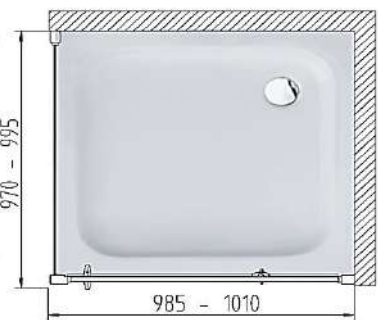

www.hueppe.com

MODEL

X1

REF. NO.

PIVOT 1000 PANEL 1000 SET1000

DESCRIPTION

Pivot door 6 mm reversible
1000 x 1900 mm
+ side panel 4 mm
reversible 1000 x 1900 mm
+ acrylic square shower
tray 1000 x 1000 mm &
matching waste set

GLASS TYPE

Clear Tempered

PROFILE COLOR

High-gloss Silver

Installation :
door + side panel
with shower tray
and waste set

Door handle

Glass pivot hinge

Installation on shower trays

Adjustment range for compensating uneven walls : -15/+10 mm

Setback : 15 mm