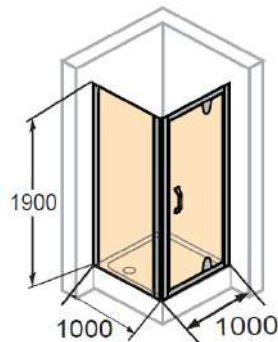

www.hueppe.com

MODEL

X1

REF. NO.

PIVOT 1000 PANEL 1000 SET1000

DESCRIPTION

Pivot door 6 mm reversible
1000 x 1900 mm
+ side panel 4 mm
reversible 1000 x 1900 mm
+ acrylic square shower
tray 1000 x 1000 mm &
matching waste set

GLASS TYPE

Clear Tempered

PROFILE COLOR

High-gloss Silver

Installation :
door + side panel
with shower tray
and waste set

Door handle

Glass pivot hinge

Installation on shower trays

Adjustment range for compensating uneven walls : -15/+10 mm

Setback : 15 mm