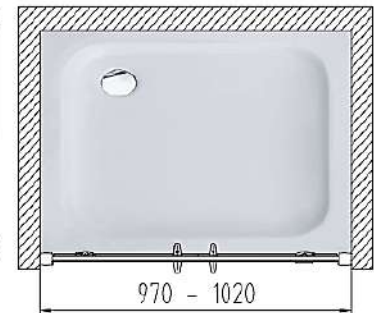

www.hueppe.com

**MODEL**

X1

**REF. NO.**

2-WAY 1000 SET1000

**DESCRIPTION**

2-Way door 6 mm reversible  
1000 x 1900 mm  
+ acrylic square shower  
tray 1000 x 1000 mm &  
matching waste set

**GLASS TYPE**

Clear Tempered

**PROFILE COLOR**

High-gloss Silver

For niche installation  
with shower tray  
and waste set

Door handle

Glass pivot hinge

Installation on shower trays

Adjustment range for compensating uneven walls : -15/+10 mm (for in recess Total -30/+20 mm)  
Setback : 5 mm for side panel