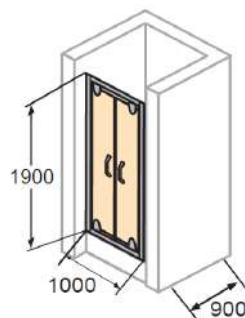

www.hueppe.com

**MODEL**

X1

**REF. NO.**

2-WAY 1000 SET1000

**DESCRIPTION**

2-Way door 6 mm reversible  
1000 x 1900 mm  
+ acrylic square shower  
tray 1000 x 1000 mm &  
matching waste set

**GLASS TYPE**

Clear Tempered

**PROFILE COLOR**

High-gloss Silver

For niche installation  
with shower tray  
and waste set

Door handle

Glass pivot hinge

Installation on shower trays

Adjustment range for compensating uneven walls : -15/+10 mm (for in recess Total -30/+20 mm)  
Setback : 5 mm for side panel