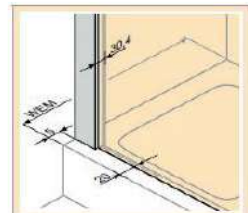

www.hueppe.com

**MODEL**

X1

**REF. NO.**

2-WAY 1000 SET1000

**DESCRIPTION**

2-Way door 6 mm reversible  
1000 x 1900 mm  
+ acrylic square shower  
tray 1000 x 1000 mm &  
matching waste set

**GLASS TYPE**

Clear Tempered

**PROFILE COLOR**

High-gloss Silver

For niche installation  
with shower tray  
and waste set

Door handle

Glass pivot hinge

Installation on shower trays

Adjustment range for compensating uneven walls : -15/+10 mm (for in recess Total -30/+20 mm)  
Setback : 5 mm for side panel