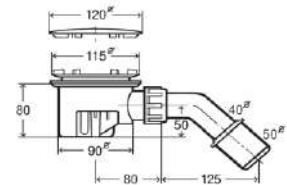

www.hueppe.com

**MODEL**

X1

**REF. NO.**

2-WAY 1000 SET1000

**DESCRIPTION**

2-Way door 6 mm reversible  
1000 x 1900 mm  
+ acrylic square shower  
tray 1000 x 1000 mm &  
matching waste set

**GLASS TYPE**

Clear Tempered

**PROFILE COLOR**

High-gloss Silver

For niche installation  
with shower tray  
and waste set

Door handle

Glass pivot hinge

Installation on shower trays

Adjustment range for compensating uneven walls : -15/+10 mm (for in recess Total -30/+20 mm)  
Setback : 5 mm for side panel