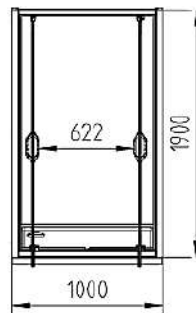

www.hueppe.com

**MODEL**

X1

**REF. NO.**

2-WAY 1000 SET1000

**DESCRIPTION**

2-Way door 6 mm reversible  
1000 x 1900 mm  
+ acrylic square shower  
tray 1000 x 1000 mm &  
matching waste set

**GLASS TYPE**

Clear Tempered

**PROFILE COLOR**

High-gloss Silver

For niche installation  
with shower tray  
and waste set

Door handle

Glass pivot hinge

Installation on shower trays

Adjustment range for compensating uneven walls : -15/+10 mm (for in recess Total -30/+20 mm)  
Setback : 5 mm for side panel