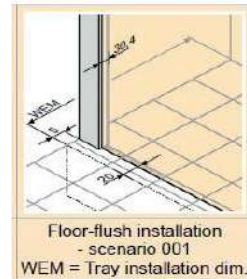

Clear Tempered

PROFILE COLOR

High-gloss Silver

Installation :
two way door
+ side panel

Door handle

Glass pivot hinge

Adjustment range for compensating uneven walls : -15/+10 mm (for in recess Total -30/+20 mm)
Setback : 5 mm for side panel