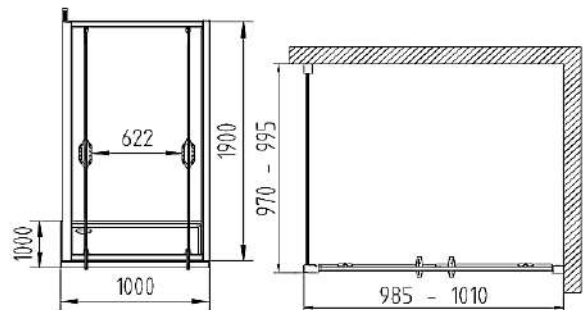

www.hueppe.com

MODEL

X1

REF. NO.

2-WAY 1000 PANEL 1000

DESCRIPTION

2-Way door 6 mm reversible
1000 x 1900 mm
+ side panel 4 mm
reversible 1000 x 1900 mm

GLASS TYPE

Clear Tempered

PROFILE COLOR

High-gloss Silver

Installation :
two way door
+ side panel

Door handle

Glass pivot hinge

Adjustment range for compensating uneven walls : -15/+10 mm (for in recess Total -30/+20 mm)
Setback : 5 mm for side panel