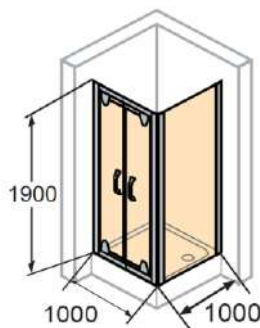

www.hueppe.com

MODEL

X1

REF. NO.

2-WAY 1000 PANEL 1000

DESCRIPTION

2-Way door 6 mm reversible
1000 x 1900 mm
+ side panel 4 mm
reversible 1000 x 1900 mm

GLASS TYPE

Clear Tempered

PROFILE COLOR

High-gloss Silver

Installation :
two way door
+ side panel

Door handle

Glass pivot hinge

Adjustment range for compensating uneven walls : -15/+10 mm (for in recess Total -30/+20 mm)
Setback : 5 mm for side panel