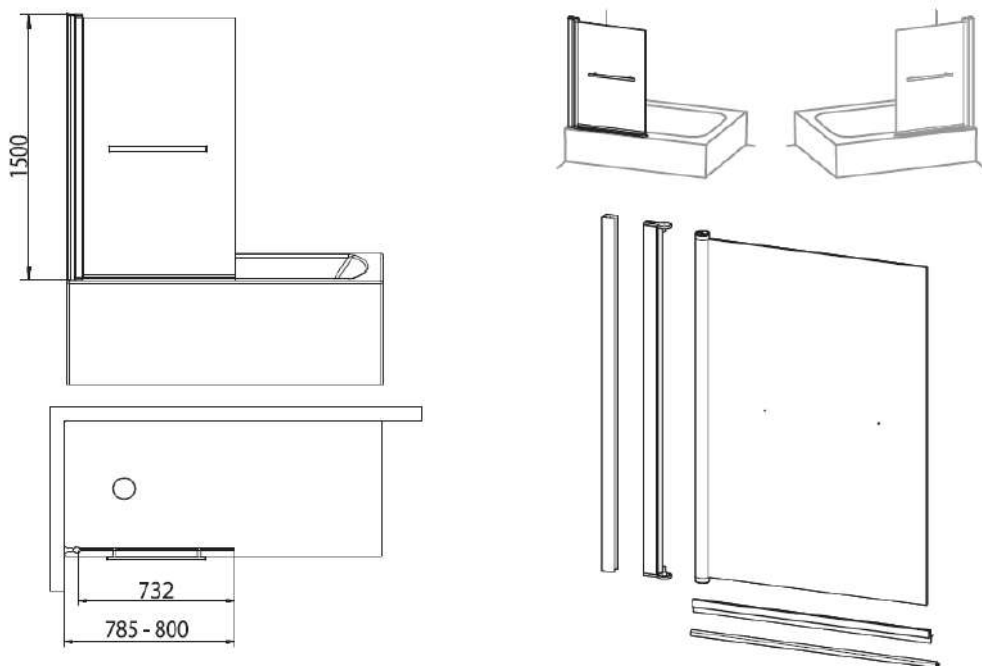

www.hueppe.com

MODEL

X1

REF. NO.

BATHSCREEN 800

DESCRIPTION

Bath screen 800 x 1500 mm
180° rotatable
reversible
with integrated towel rail
on the outside of the bath screen

GLASS THICKNESS

6 mm Clear Tempered

PROFILE COLOR

High-gloss Silver

Adjustment range for compensating for 1 wall : 15 mm (-0mm / +15mm)