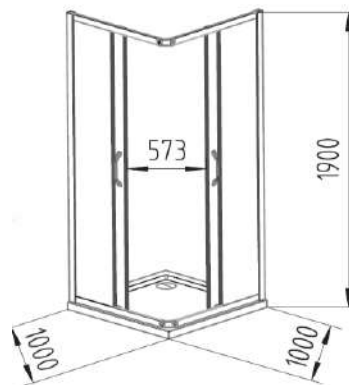

www.hueppe.com

MODEL

X1

REF. NO.

SQUARE 1000

DESCRIPTION

Square corner entry sliding shower enclosure (only)

SIZE

1000 x 1000 x 1900 mm

GLASS THICKNESS

6 mm Clear Tempered - Door
4 mm Clear Tempered - Panel

PROFILE COLOR

High-gloss Silver

Door handle

Easy-entry roller

Corner connector

Floor-flush installation
WEM = Tray installation dim.

shower enclosure only

Adjustment range for compensating uneven walls : -15/+10 mm

Setback : 15 mm