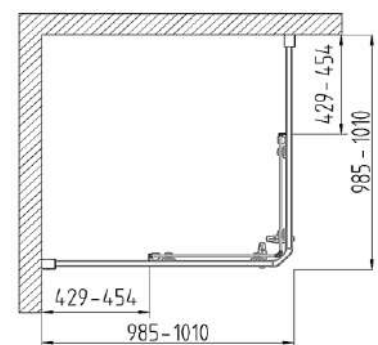

www.hueppe.com

MODEL

X1

REF. NO.

SQUARE 1000

DESCRIPTION

Square corner entry sliding shower enclosure (only)

SIZE

1000 x 1000 x 1900 mm

GLASS THICKNESS

6 mm Clear Tempered - Door
4 mm Clear Tempered - Panel

PROFILE COLOR

High-gloss Silver

Door handle

Easy-entry roller

Corner connector

Floor-flush installation
WEM = Tray installation dim.

shower enclosure only

Adjustment range for compensating uneven walls : -15/+10 mm

Setback : 15 mm