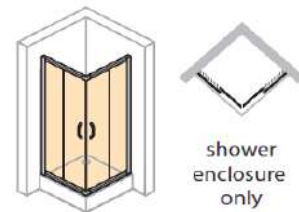

www.hueppe.com

MODEL

X1

REF. NO.

SQUARE 1000

DESCRIPTION

Square corner entry sliding shower enclosure (only)

SIZE

1000 x 1000 x 1900 mm

GLASS THICKNESS

6 mm Clear Tempered - Door
4 mm Clear Tempered - Panel

PROFILE COLOR

High-gloss Silver

Door handle

Easy-entry roller

Corner connector

Floor-flush installation
WEM = Tray installation dim.

shower enclosure only

Adjustment range for compensating uneven walls : -15/+10 mm

Setback : 15 mm