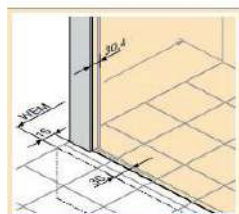

1000 x 1000 x 1900 mm

GLASS THICKNESS

6 mm Clear Tempered - Door
4 mm Clear Tempered - Panel

PROFILE COLOR

High-gloss Silver

Door handle

Easy-entry roller

Corner connector

Floor-flush installation
WEM = Tray installation dim.

shower enclosure only

Adjustment range for compensating uneven walls : -15/+10 mm

Setback : 15 mm