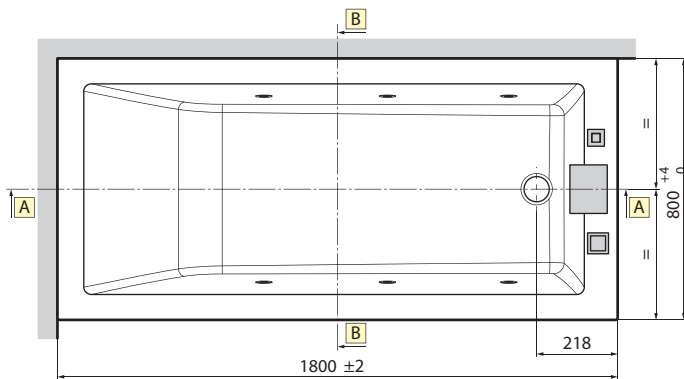

SIZE

1800 x 800 x 580 mm
RIM : 45 mm
WATER CAPACITY : 235 litres

FINISH

BATHTUB : Soft White
PANELS : Soft White

Electronic panel with Hydro sequence functions

Flat bottom

Hydromassage System for restore body and mind

Bath mounted mixer

FUNCTIONS & EQUIPMENT

Bath waste column

Head rest

Lateral whirlpool jets

Electronic panel with hydro sequence function

CALOS 2 HYDRO

RIM - 4,5 CM