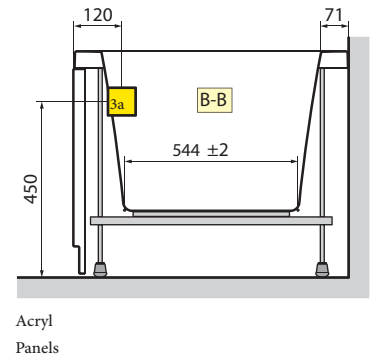

SIZE

1800 x 800 x 580 mm
RIM : 45 mm
WATER CAPACITY : 235 litres

FINISH

BATHTUB : Soft White
PANELS : Soft White

Electronic panel with Hydro sequence functions

Flat bottom

Hydromassage System for restore body and mind

Bath mounted mixer

FUNCTIONS & EQUIPMENT

Bath waste column

Head rest

Lateral whirlpool jets

Electronic panel with hydro sequence function

CALOS 2 HYDRO

RIM - 4,5 CM

HYDRAULIC CHARACTERISTIC
 6 Whirlpool jets
 12 Airpool jets
 Siphon connection 1 1/2"

ELECTRICAL CHARACTERISTIC
 Tension : 220-230 V
 Frequency : 50 Hz
 Maximum power consumption: 950 W
 Whirlpool : 550 W
 Airpool : 400 W