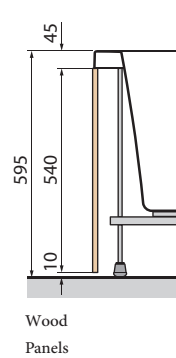

SIZE

1800 x 800 x 580 mm
RIM : 45 mm
WATER CAPACITY : 235 litres

FINISH

BATHTUB : Soft White
PANELS : Soft White

Electronic panel with Hydro sequence functions

Flat bottom

Hydromassage System for restore body and mind

Bath mounted mixer

FUNCTIONS & EQUIPMENT

Bath waste column

Head rest

Lateral whirlpool jets

Electronic panel with hydro sequence function

CALOS 2 HYDRO

RIM - 4,5 CM

HYDRAULIC CHARACTERISTIC
 6 Whirlpool jets
 12 Airpool jets
 Siphon connection 1 1/2"

ELECTRICAL CHARACTERISTIC
 Tension : 220-230 V
 Frequency : 50 Hz
 Maximum power consumption: 950 W
 Whirlpool : 550 W
 Airpool : 400 W