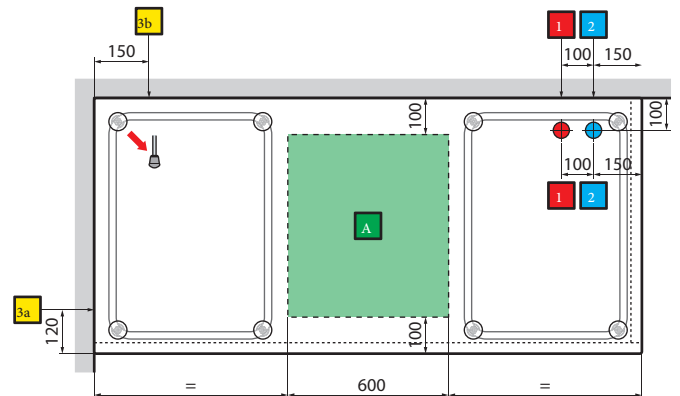

SIZE

1800 x 800 x 580 mm
RIM : 45 mm
WATER CAPACITY : 235 litres

FINISH

BATHTUB : Soft White
PANELS : Soft White

Electronic panel with Hydro sequence functions

Flat bottom

Hydromassage System for restore body and mind

Bath mounted mixer

FUNCTIONS & EQUIPMENT

Bath waste column

Head rest

Lateral whirlpool jets

Electronic panel with hydro sequence function

CALOS 2 HYDRO

RIM - 4,5 CM