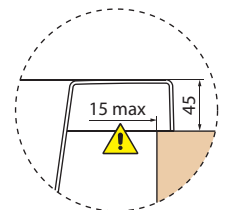

SIZE

1800 x 800 x 580 mm
RIM : 45 mm
WATER CAPACITY : 235 litres

FINISH

BATHTUB : Soft White
PANELS : Soft White

Electronic panel with Hydro sequence functions

Flat bottom

Hydromassage System for restore body and mind

Bath mounted mixer

FUNCTIONS & EQUIPMENT

Bath waste column

Head rest

Lateral whirlpool jets

Electronic panel with hydro sequence function

CALOS 2 HYDRO

RIM - 4,5 CM

HYDRAULIC CHARACTERISTIC
 6 Whirlpool jets
 12 Airpool jets
 Siphon connection 1 1/2"

ELECTRICAL CHARACTERISTIC
 Tension : 220-230 V
 Frequency : 50 Hz
 Maximum power consumption: 950 W
 Whirlpool : 550 W
 Airpool : 400 W