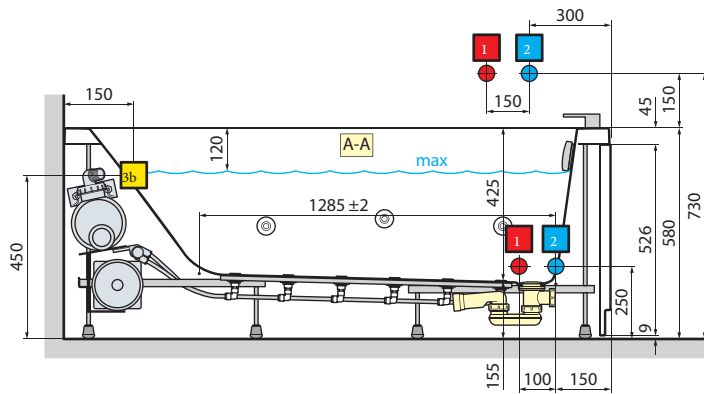

SIZE

1800 x 800 x 580 mm
RIM : 45 mm
WATER CAPACITY : 235 litres

FINISH

BATHTUB : Soft White
PANELS : Soft White

Electronic panel with Hydro sequence functions

Flat bottom

Hydromassage System for restore body and mind

Bath mounted mixer

FUNCTIONS & EQUIPMENT

Bath waste column

Head rest

Lateral whirlpool jets

Electronic panel with hydro sequence function

CALOS 2 HYDRO

RIM - 4,5 CM

HYDRAULIC CHARACTERISTIC
 6 Whirlpool jets
 12 Airpool jets
 Siphon connection 1 1/2"

ELECTRICAL CHARACTERISTIC
 Tension : 220-230 V
 Frequency : 50 Hz
 Maximum power consumption: 950 W
 Whirlpool : 550 W
 Airpool : 400 W

Install a 30mA differential switch upstream of the appliance with a multiple-pole switch with a minimum contact opening ≥ 3 mm.