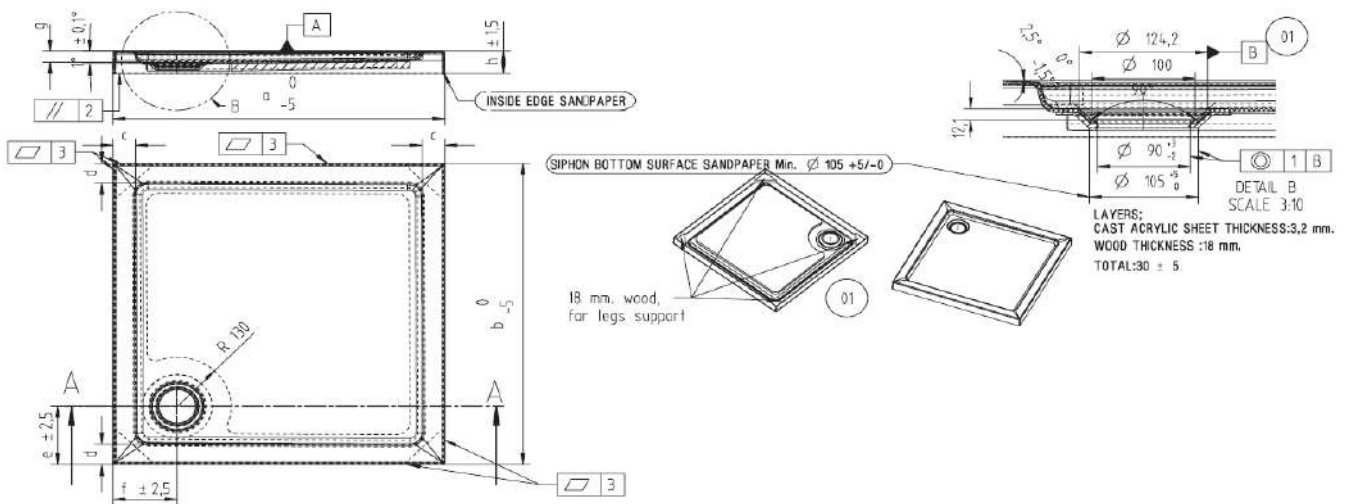

www.hueppe.com

MODEL

Xerano

REF. NO.

800 S

DESCRIPTION

Square shower tray

SIZE

800 x 800 mm

FINISH

Glossy White Acrylic

Waste Set not included.

a	b	c	d	e	f	g	h	Weight (+/- 2 kg)
800	800	55	55	155	155	25	60	10