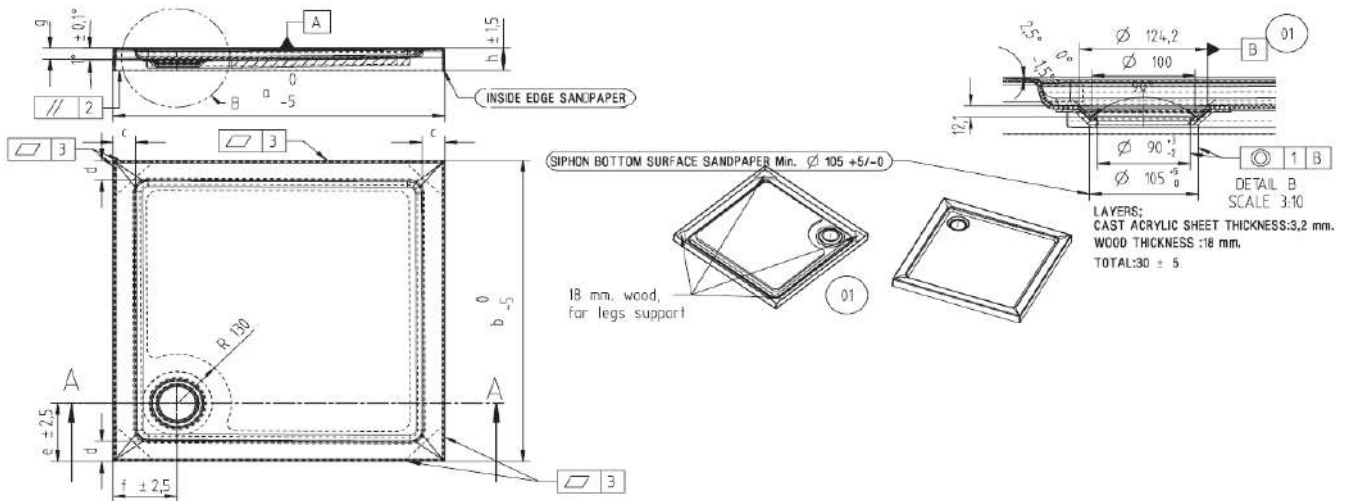

www.hueppe.com

MODEL

Xerano

REF. NO.

1000 S

DESCRIPTION

Square shower tray

SIZE

1000 x 1000 mm

FINISH

Glossy White Acrylic

Waste Set not included.

| a | b | c | d | e | f | g | h | Weight (+/- 2 kg) |
|------|------|----|----|-----|-----|----|----|----------------------|
| 1000 | 1000 | 55 | 55 | 180 | 180 | 30 | 60 | 15 |