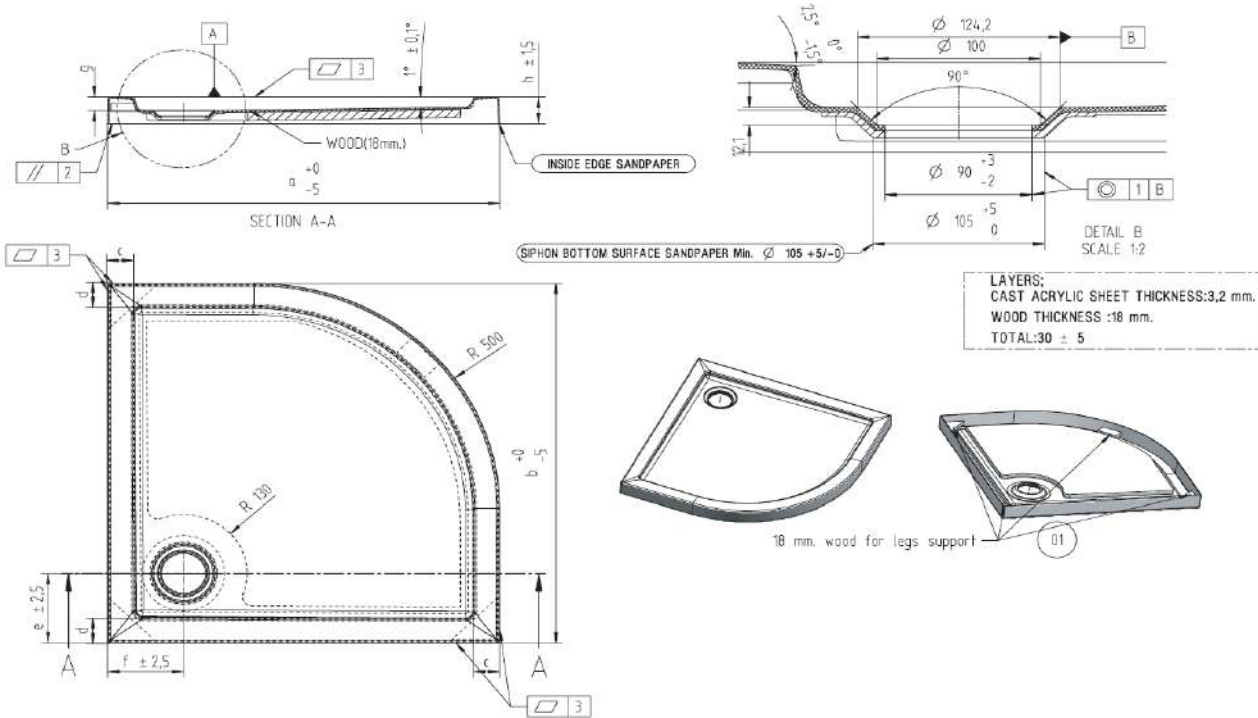

www.hueppe.com

MODEL

Xerano

REF. NO.

900 Q

DESCRIPTION

Quadrant shower tray

SIZE

900 x 900 mm

FINISH

Glossy White Acrylic

Waste Set not included.

a	b	c	d	e	f	g	h	Weight (+/- 2 kg)
900	900	50	50	155	155	30	60	13