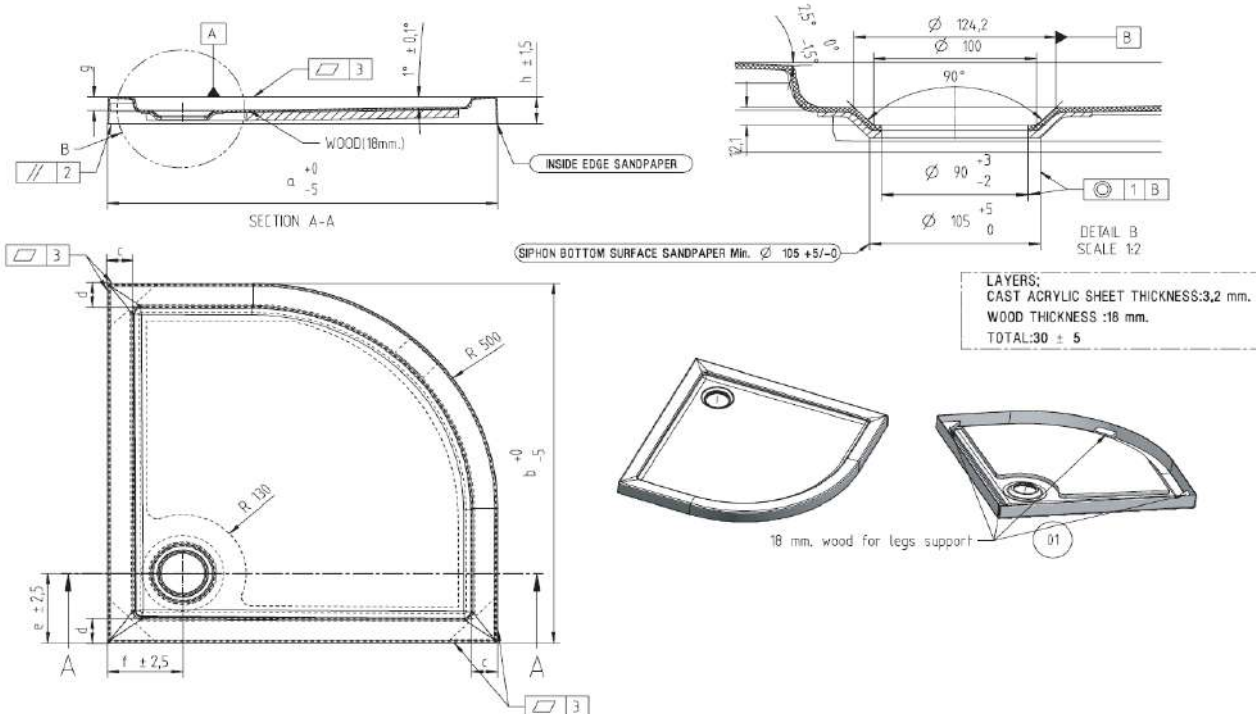

www.hueppe.com

MODEL
Xerano

REF. NO.
1000 Q

DESCRIPTION
Quadrant shower tray

SIZE
1000 x 1000 mm

FINISH
Glossy White Acrylic

Waste Set not included.

| a | b | c | d | e | f | g | h | Weight (+/- 2 kg) |
|------|------|----|----|-----|-----|----|----|----------------------|
| 1000 | 1000 | 50 | 50 | 155 | 155 | 30 | 60 | 15 |