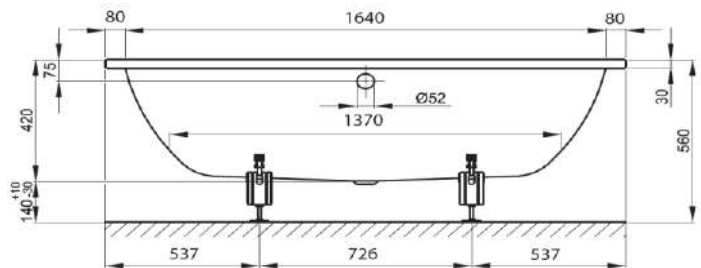

www.bette.de

Waste & Overflow not included

MODEL

BETTEstarlet

REF. NO.

1630 + B23-1500

DESCRIPTION

Glazed Titanium-Steel rectangular bathtub + adjustable cradles Ref. B23-1500 with center waste hole

SIZE

1800 x 800 x 420 mm

VOLUME

155 litre

FINISH

White

Note : Compatible with Automatic waste & overflow set from Viega : 6163.2 (308 889) +6162.01 (721 244)