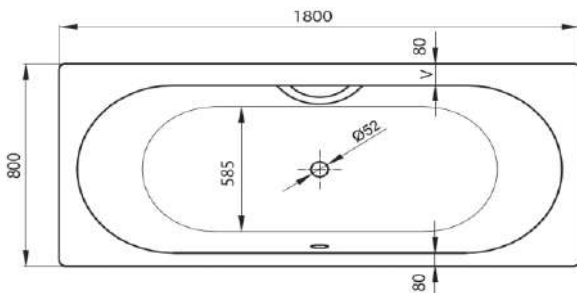

www.bette.de

Waste & Overflow not included

MODEL

BETTEstarlet

REF. NO.

1630 + B23-1500

DESCRIPTION

Glazed Titanium-Steel rectangular bathtub + adjustable cradles Ref. B23-1500 with center waste hole

SIZE

1800 x 800 x 420 mm

VOLUME

155 litre

FINISH

White

Note : Compatible with Automatic waste & overflow set from Viega : 6163.2 (308 889) +6162.01 (721 244)