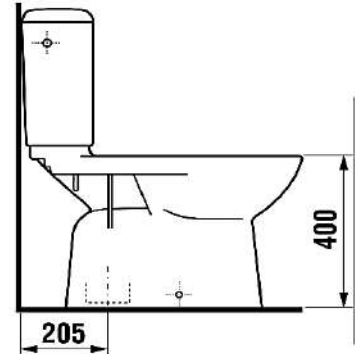

www.jika.eu

MODEL

Olymp

REFERENCE NO.

8.2261.7.000.242.1

DESCRIPTION

Washdown WC, Floorstanding including complete cistern with bottom water inlet, dual flush, horizontal outlet

Toilet seat & cover with soft-close adjustable quick release push button stainless steel hinges Ref. No. Twist-AMS

FINISH

White