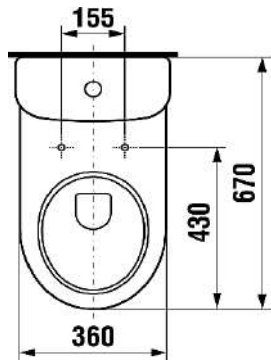

www.jika.eu

MODEL

Olymp

REFERENCE NO.

8.2261.7.000.242.1

DESCRIPTION

Washdown WC, Floorstanding including complete cistern with bottom water inlet, dual flush, horizontal outlet

Toilet seat & cover with soft-close adjustable quick release push button stainless steel hinges Ref. No. Twist-AMS

FINISH

White