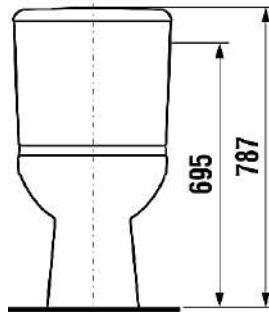

www.jika.eu

MODEL

Olymp

REFERENCE NO.

8.2261.7.000.242.1

DESCRIPTION

Washdown WC, Floorstanding including complete cistern with bottom water inlet, dual flush, horizontal outlet

Toilet seat & cover with soft-close adjustable quick release push button stainless steel hinges Ref. No. Twist-AMS

FINISH

White