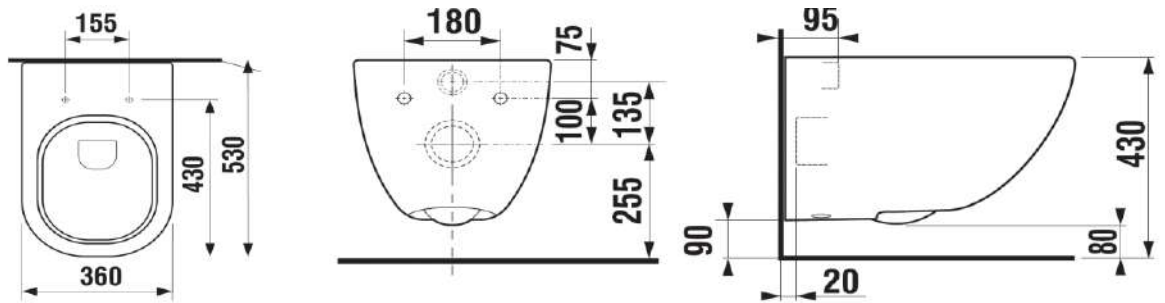

www.jika.eu

MODEL

Mio-N

REF. NO.

8.2071.4.000.000.1

DESCRIPTION

Washdown WC,
wall hung Rimless
Seat & cover soft-close
with metal hinges
Ref. 8.9171.1.000.063.1

FINISH

White

Toilet Seat & Cover for all above WC's :

MODEL

Mio-N

REF. NO.

8.9171.1.000.063.1

DESCRIPTION

Toilet seat & cover
duraplast, soft-close
with metal hinges