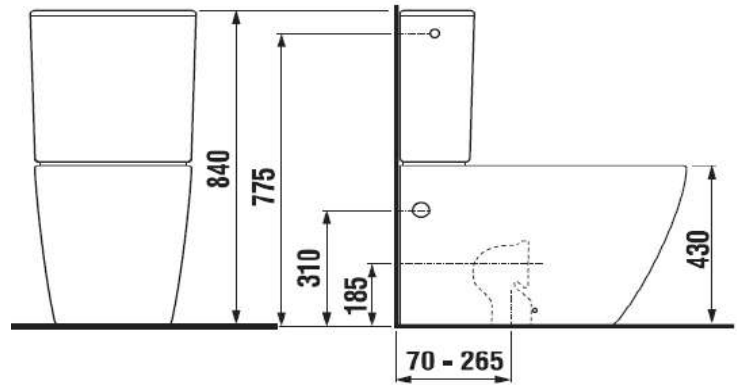

www.jika.eu

MODEL

Cubito Pure

REF. NO.

8.2442.6.000.231.1

DESCRIPTION

Washdown WC, floor standing back-to-wall horizontal or vertical outlet, Ceramic cistern bottom water supply dual flush chrome plated push button, Toilet seat & cover duraplast, soft-close with metal hinges

Ref. 8.9342.2.300.063.1

FINISH

White

MODEL

Cubito Pure

REF. NO.

8.9342.2.300.063.1

DESCRIPTION