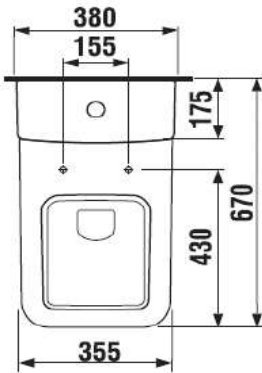

www.jika.eu

MODEL

Cubito Pure

REF. NO.

8.2442.6.000.231.1

DESCRIPTION

Washdown WC, floor standing back-to-wall horizontal or vertical outlet, Ceramic cistern bottom water supply dual flush chrome plated push button, Toilet seat & cover duraplast, soft-close with metal hinges

Ref. 8.9342.2.300.063.1

FINISH

White

MODEL

Cubito Pure

REF. NO.

8.9342.2.300.063.1

DESCRIPTION