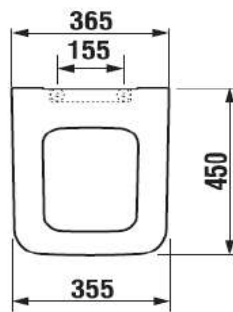

www.jika.eu

MODEL

Cubito Pure

REF. NO.

8.2442.6.000.231.1

DESCRIPTION

Washdown WC, floor standing back-to-wall horizontal or vertical outlet, Ceramic cistern bottom water supply dual flush chrome plated push button, Toilet seat & cover duraplast, soft-close with metal hinges

Ref. 8.9342.2.300.063.1

FINISH

White

MODEL

Cubito Pure

REF. NO.

8.9342.2.300.063.1

DESCRIPTION